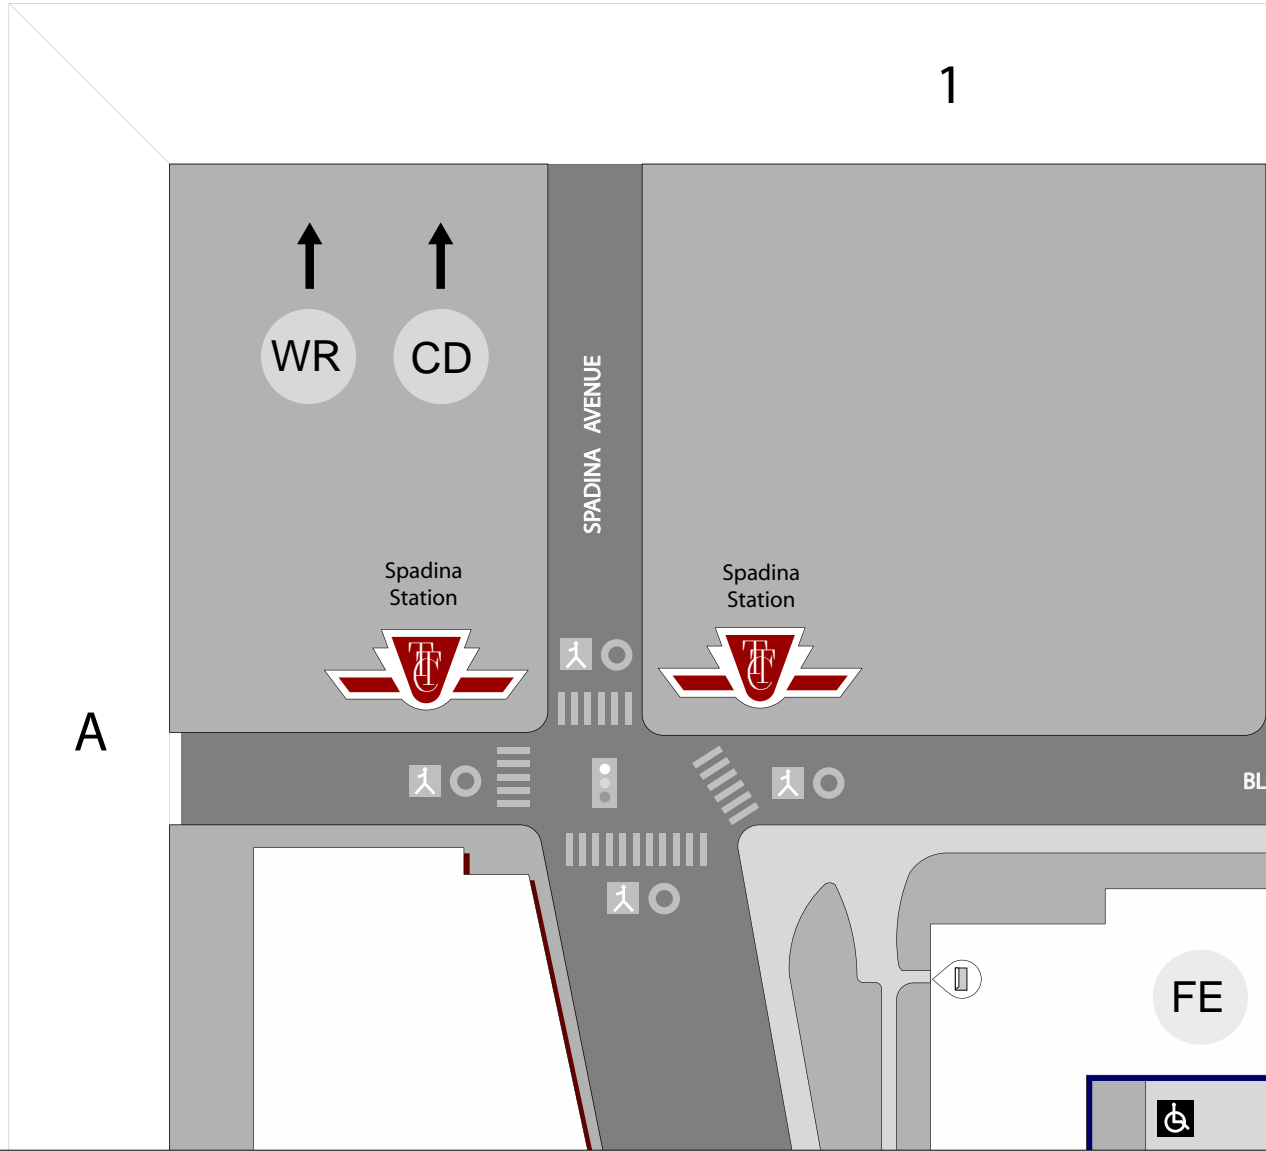

Institute of Child Study
45 Walmer Road

Building code: WF

Photo 1 - Building

Photo 2 - Main Entrance

Number of Building entrances	1
Number of Entrances with Power Openers	0
Floors accessible via elevator	1
Floors with accessible washrooms	1

Main Entrance

Side of building with main entrance	South
Does this entrance have a power door opener?	No
Is this entrance visible from the street?	Yes
Type of Pathway leading to entrance	Stair

Secondary Entrance

Side of building with secondary entrance	n/a
Does this entrance have a power door opener?	n/a
Is this entrance visible from the street?	n/a
Type of Pathway leading to entrance	

-  Entrance
-  Entrance with Auto Door Opener
-  Sidewalk
-  Ramp: arrow indicates up
-  Stair
-  Rest Area

-  Vehicle Traffic Lights
-  Stop Signs
-  Pedestrian Crossing Lines
-  Flashing Pedestrian Signal
-  Button for Pedestrian Crossing
-  Audio Crossing Signal

-  Parking
-  Reserved Parking