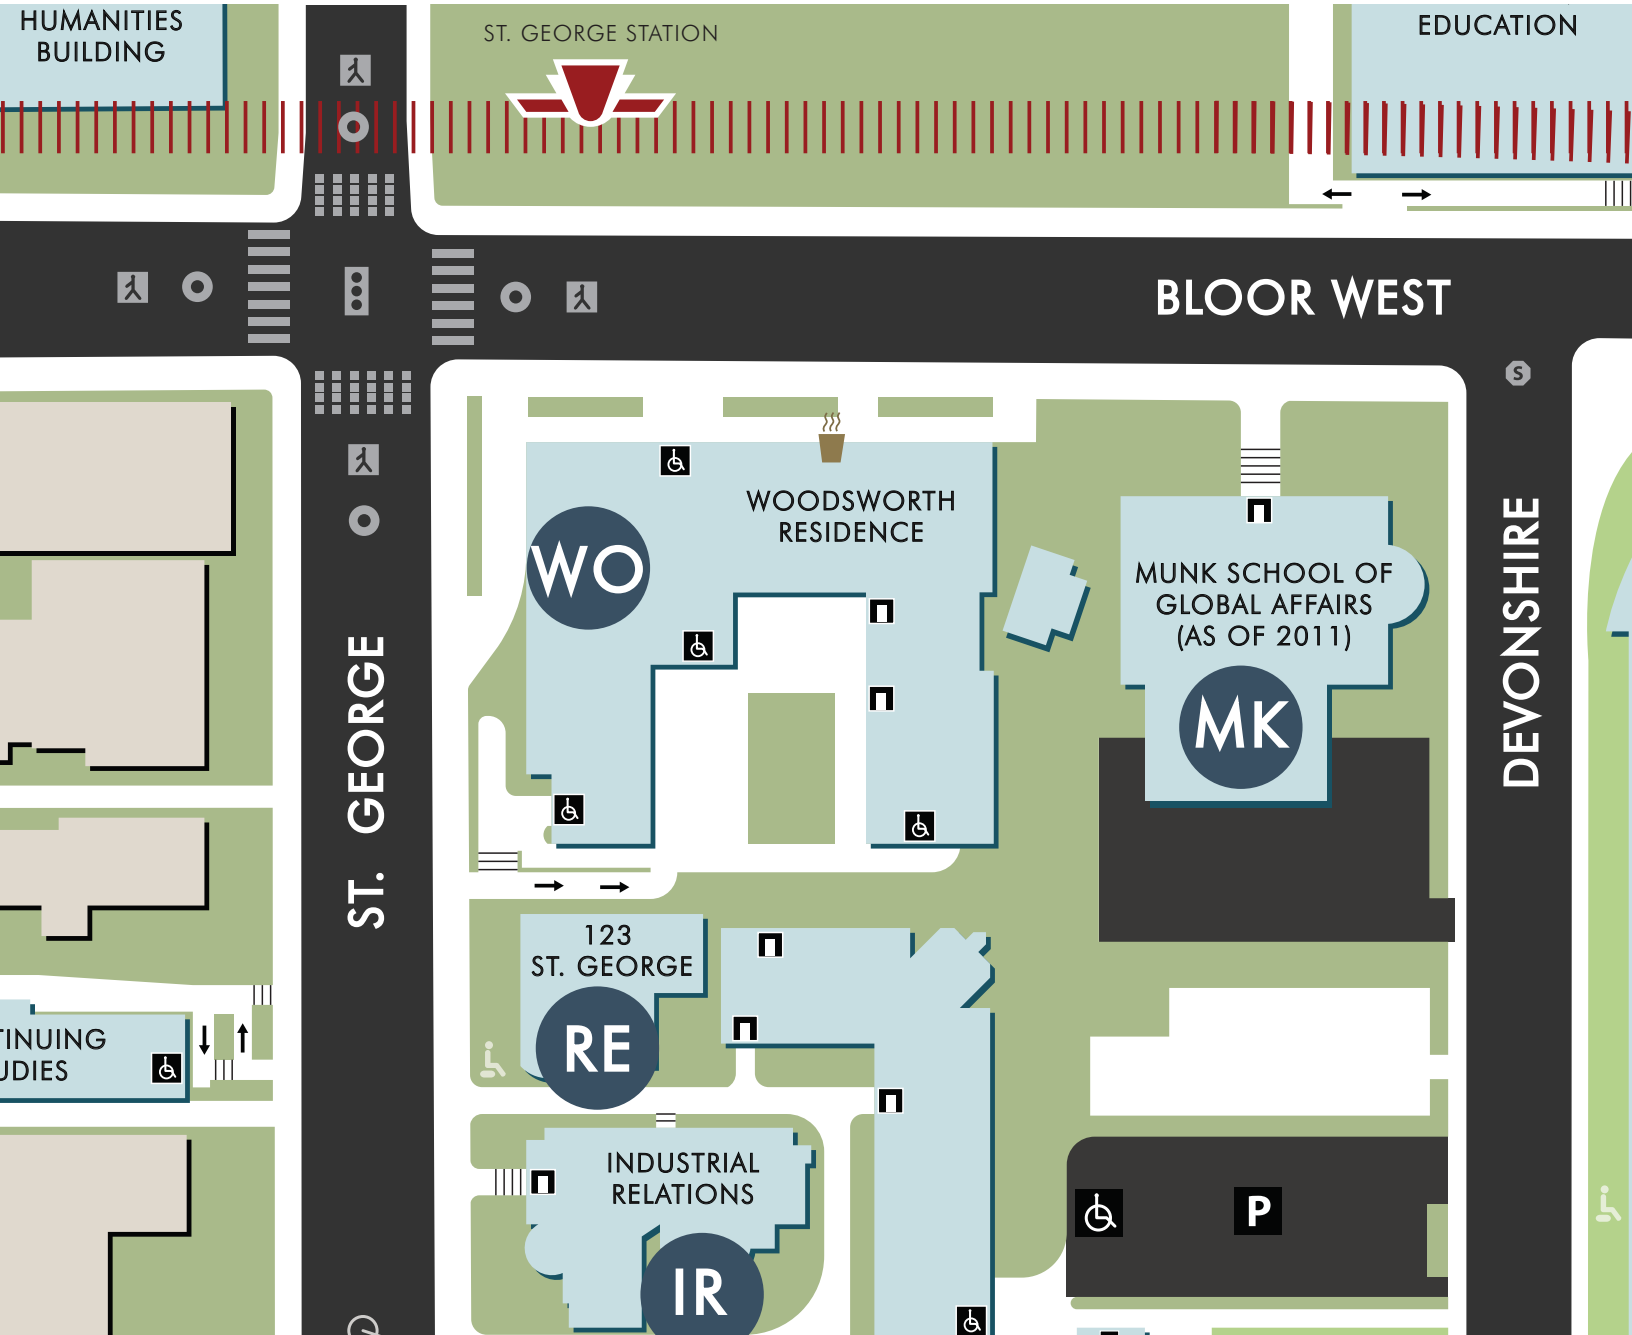

Woodsworth College Residence
321 Bloor St. West

Building code: WC

Photo 1 - Building

Photo 2 - Access Ramp on South West Corner

Photo 3 - Courtyard Accessible Entrance

Number of Building entrances	6
Number of Entrances with Power Openers	4
Floors accessible via elevator	all
Floors with accessible washrooms	G,B

Main Entrance

Side of building with main entrance	North
Does this entrance have a power door opener?	Yes
Is this entrance visible from the street?	Yes
Type of Pathway leading to entrance	Path

Secondary Entrance

Side of building with secondary entrance	South
Does this entrance have a power door opener?	Yes
Is this entrance visible from the street?	Yes
Type of Pathway leading to entrance	Ramp & Stair

The Woodsworth residence has numerous accessible entrances, facing both Bloor Street and the interior courtyard.

- ENTRANCE (NOT POWERED)
- ENTRANCE WITH AUTO OPENER
- STREETCAR
- TTC SUBWAY STOP / ROUTE
- RAMP: ARROW INDICATES UP
- STAIR
- REST AREA (BENCH)
- STATUES
- COFFEE
- VEHICLE TRAFFIC LIGHTS
- STOP SIGNS
- PEDESTRAIN CROSSING LINES
- FLASHING PEDESTRIAN SIGNAL
- AUDIO CROSSING SIGNAL
- BUTTON FOR PEDESTRIAN CROSSING
- PARKING
- RESERVED PARKING
- BIKE POSTS
- BIKE LANES