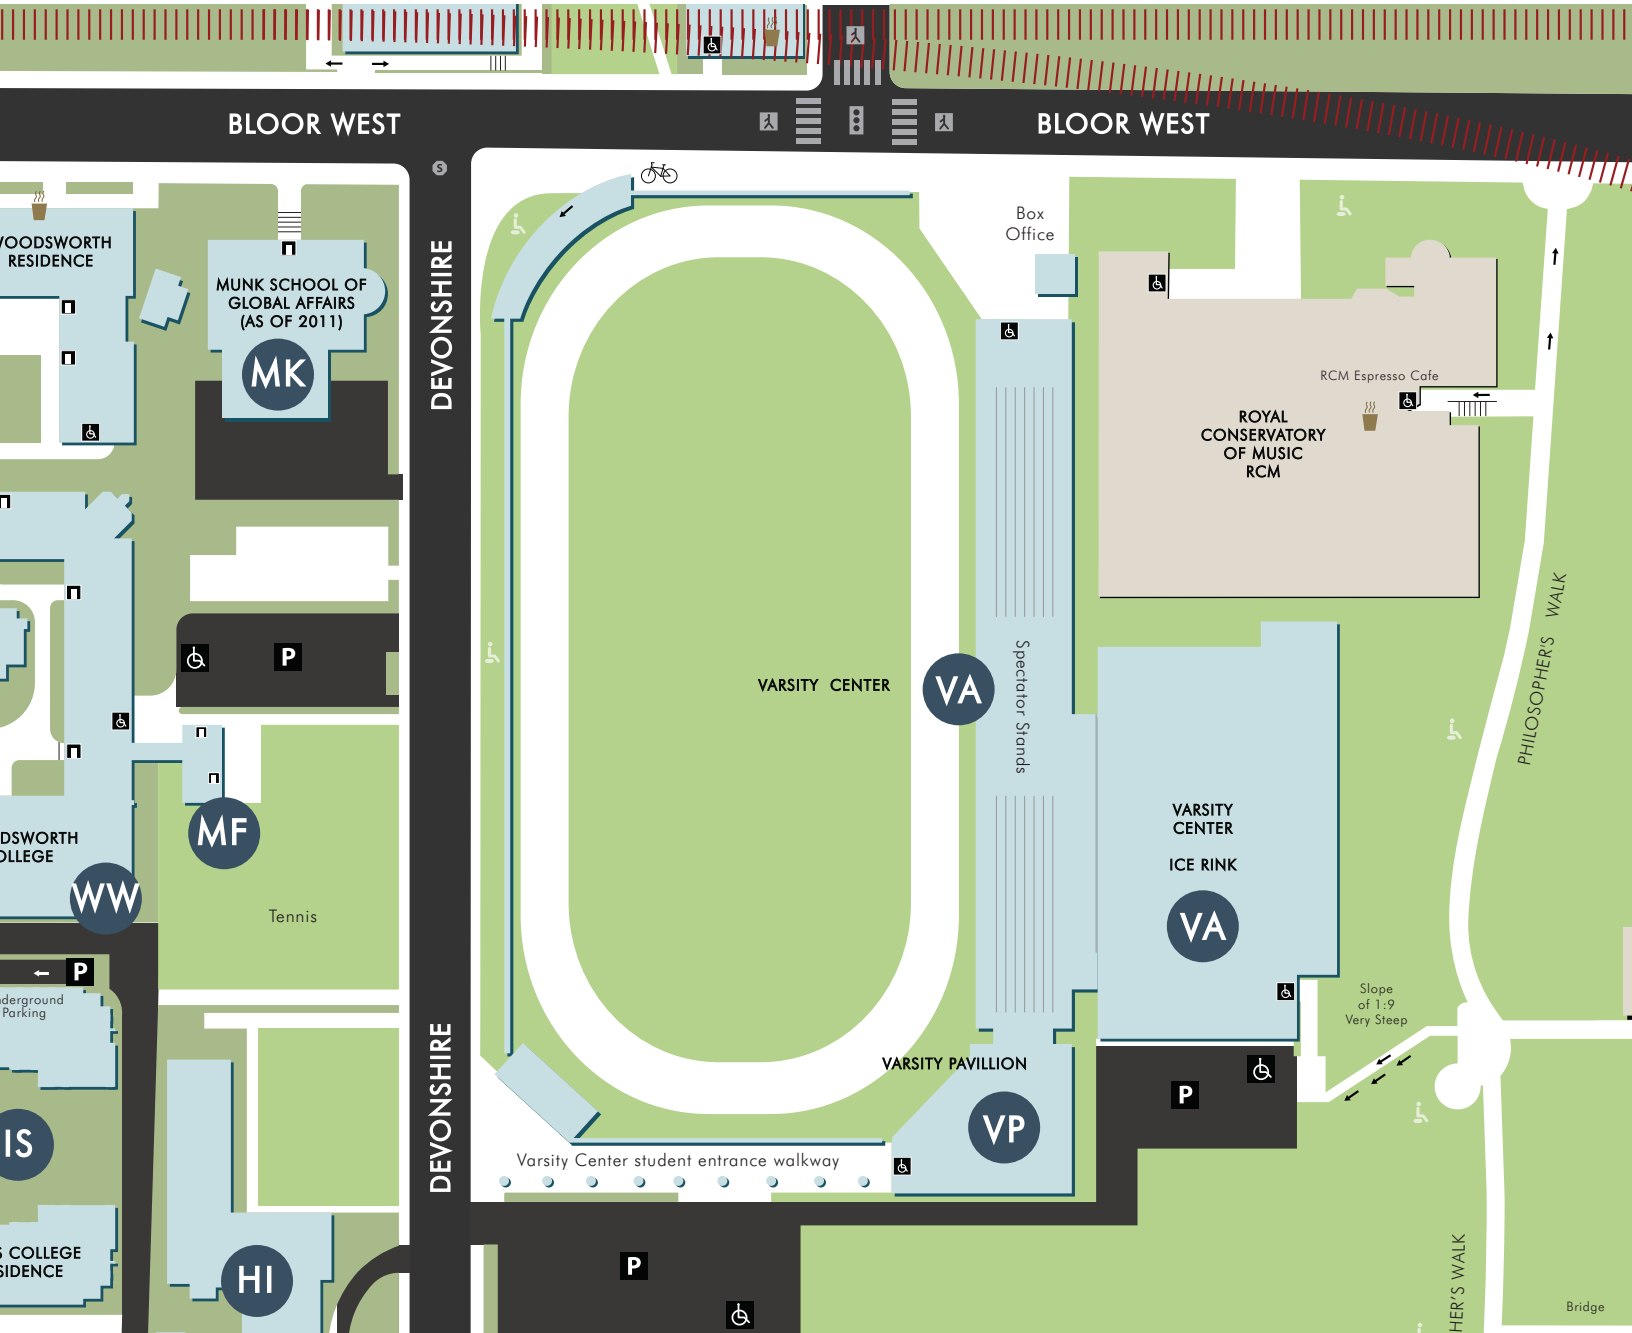

Varsity Arena
275 Bloor Street West

Building code: VA

Photo 1 - Building

Photo 2 - Main Accessible Entrance

Number of Building entrances	1
Number of Entrances with Power Openers	1
Floors accessible via elevator	1
Floors with accessible washrooms	none

Main Entrance

Side of building with main entrance	South
Does this entrance have a power door opener?	Yes
Is this entrance visible from the street?	No
Type of Pathway leading to entrance	Path

Secondary Entrance

Side of building with secondary entrance	n/a
Does this entrance have a power door opener?	n/a
Is this entrance visible from the street?	n/a
Type of Pathway leading to entrance	

The main entrance is located around the south east corner, at the far end of the parking area. A steep slope leads down to Philosopher's Walk.

- | | | | | | | | |
|--|---------------------------|--|--------------------------|--|--------------------------------|--|------------------|
| | ENTRANCE (NOT POWERED) | | RAMP: ARROW INDICATES UP | | VEHICLE TRAFFIC LIGHTS | | PARKING |
| | ENTRANCE WITH AUTO OPENER | | STAIR | | STOP SIGNS | | RESERVED PARKING |
| | STREETCAR | | REST AREA (BENCH) | | PEDESTRIAN CROSSING LINES | | BIKE POSTS |
| | TTC SUBWAY STOP / ROUTE | | STATUES | | FLASHING PEDESTRIAN SIGNAL | | BIKE LANES |
| | | | COFFEE | | AUDIO CROSSING SIGNAL | | |
| | | | | | BUTTON FOR PEDESTRIAN CROSSING | | |