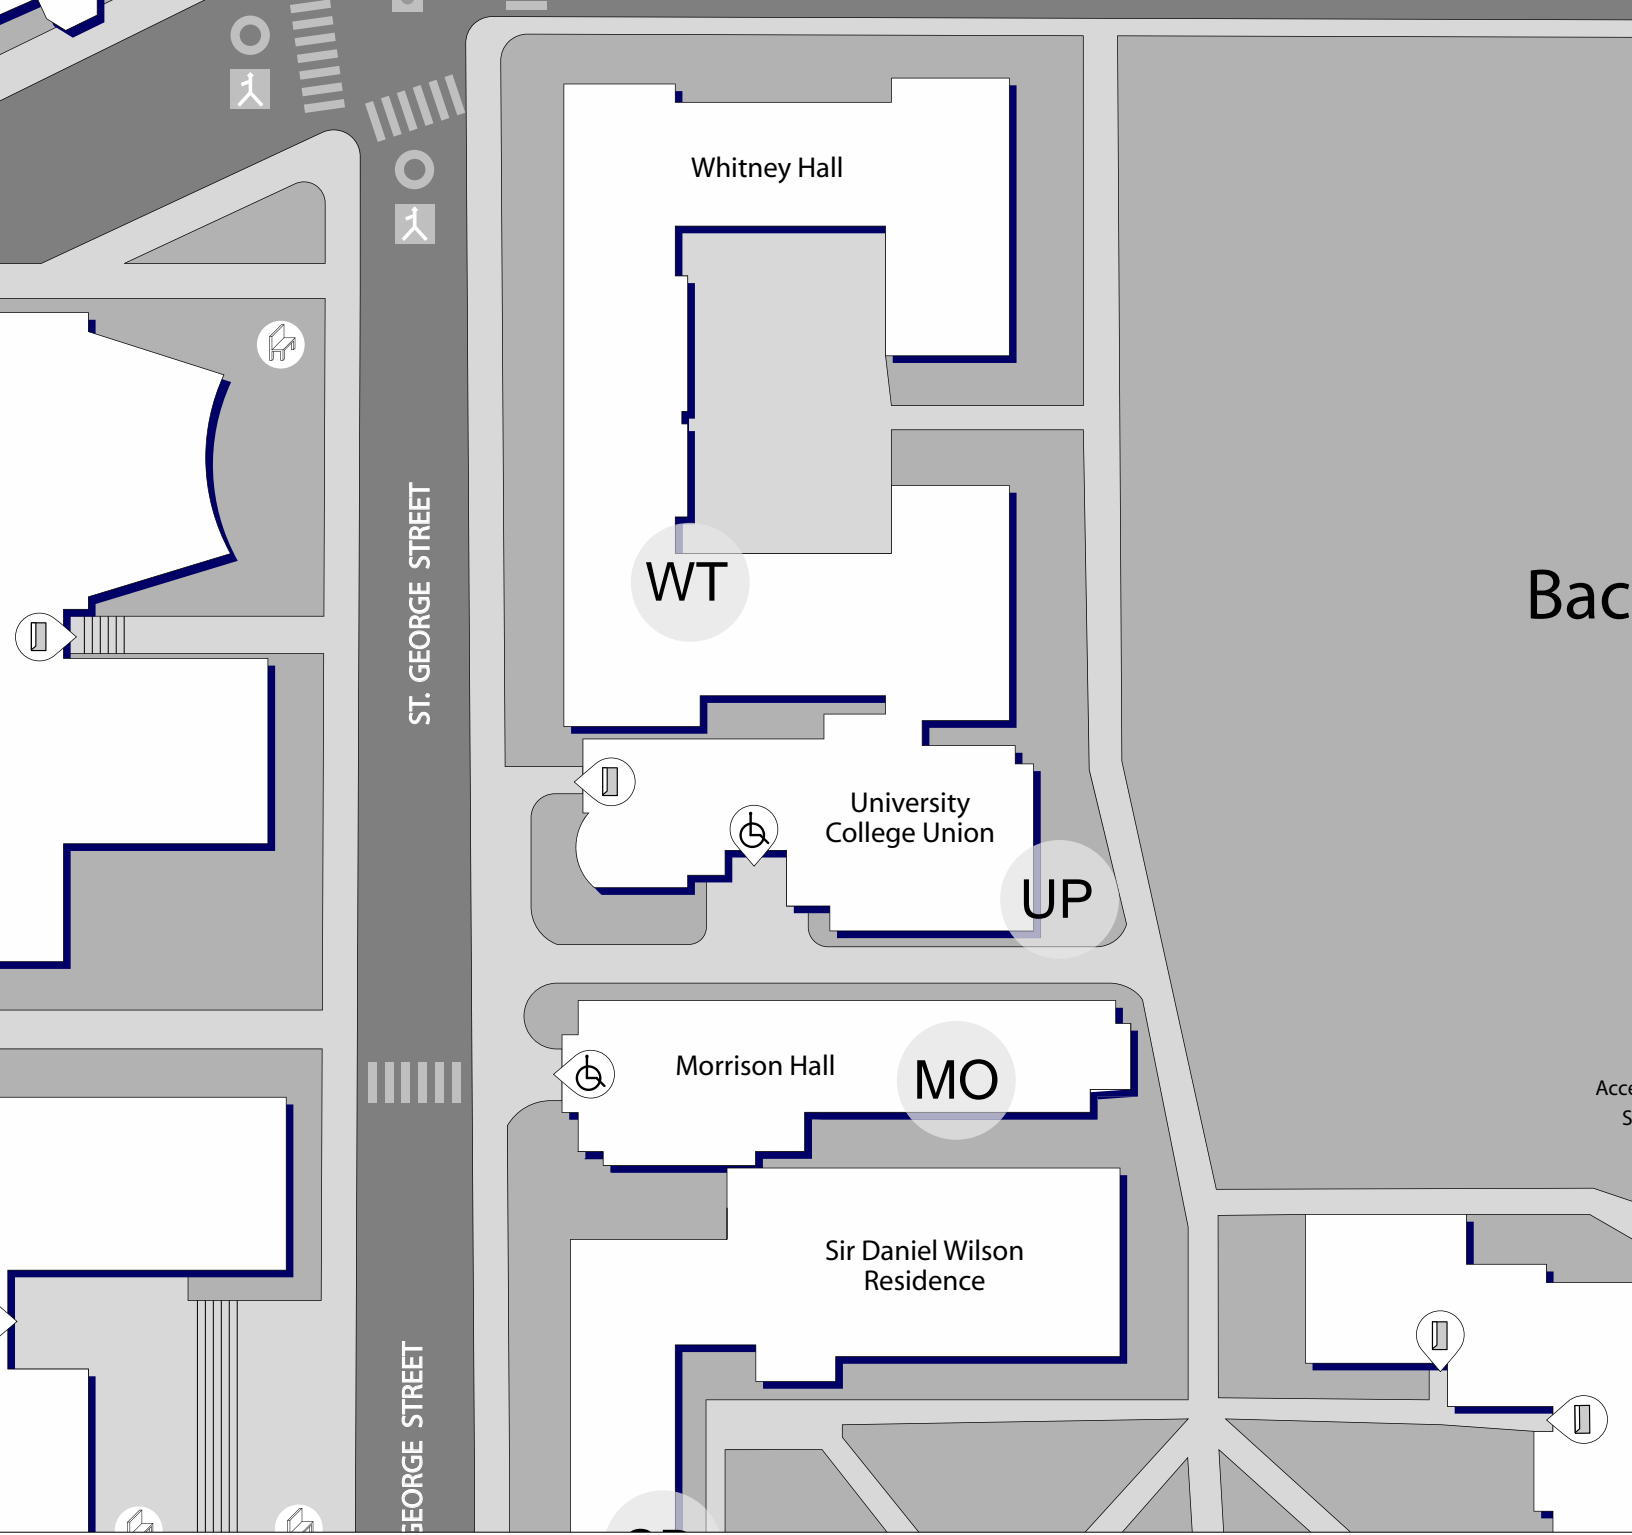

University College Union
79 St. George Street

Building code: UP

Photo 1 - Building

Photo 2 - View of path to Main Entrance

Number of Building entrances	2
Number of Entrances with Power Openers	1
Floors accessible via elevator	1, 2
Floors with accessible washrooms	1

Main Entrance

Side of building with main entrance	South
Does this entrance have a power door opener?	No
Is this entrance visible from the street?	No
Type of Pathway leading to entrance	Path

Secondary Entrance

Side of building with secondary entrance	West
Does this entrance have a power door opener?	No
Is this entrance visible from the street?	Yes
Type of Pathway leading to entrance	Stair

The main entrance is on the south side of the building, along the laneway on the north side of Morrison Hall. A small elevator provides access to the main theatre on the upper floor; an accessible washroom is located on the main floor.

 Entrance

 Entrance with Auto Door Opener

 Sidewalk

 Ramp: arrow indicates up

 Stair

 Rest Area

 Vehicle Traffic Lights

 Stop Signs