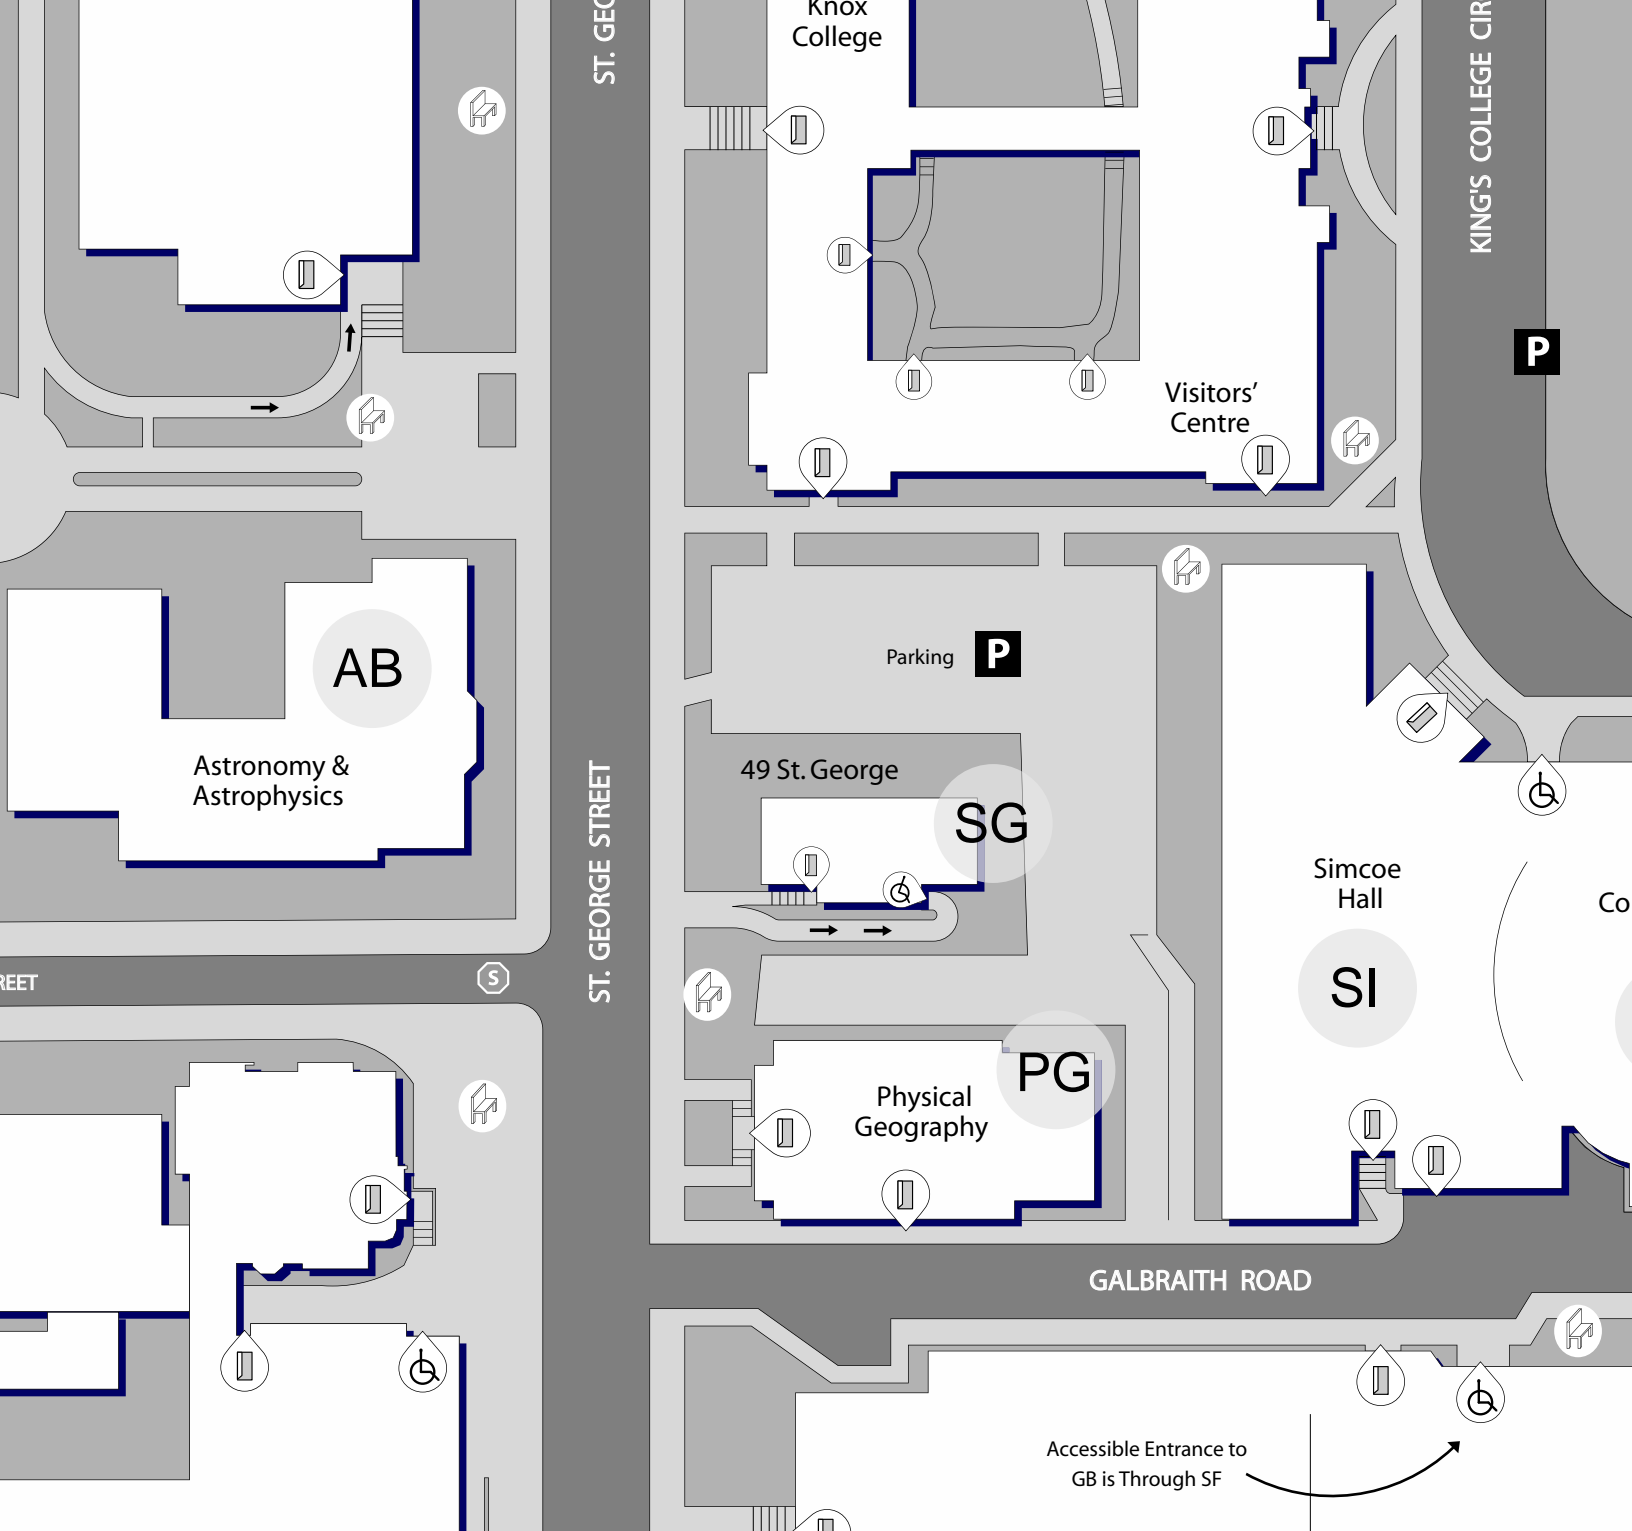

49 St. George Street
49 St. George Street

Building code: SG

Photo 1 - Building

Photo 2 - Ramp Leads to Accessible Entrance

Number of Building entrances	2
Number of Entrances with Power Openers	1
Floors accessible via elevator	1
Floors with accessible washrooms	1

Main Entrance

Side of building with main entrance	West
Does this entrance have a power door opener?	No
Is this entrance visible from the street?	Yes
Type of Pathway leading to entrance	Stair

Secondary Entrance

Side of building with secondary entrance	East
Does this entrance have a power door opener?	Yes
Is this entrance visible from the street?	No
Type of Pathway leading to entrance	Ramp

The accessible ramp on the south side of the building has no direct link to the parking lot, but can be reached via the St. George street sidewalk.

-  Entrance
-  Entrance with Auto Door Opener
-  Sidewalk
-  Ramp: arrow indicates up
-  Stair
-  Rest Area

-  Vehicle Traffic Lights
-  Stop Signs
-  Pedestrian Crossing Lines
-  Flashing Pedestrian Signal
-  Button for Pedestrian Crossing
-  Audio Crossing Signal