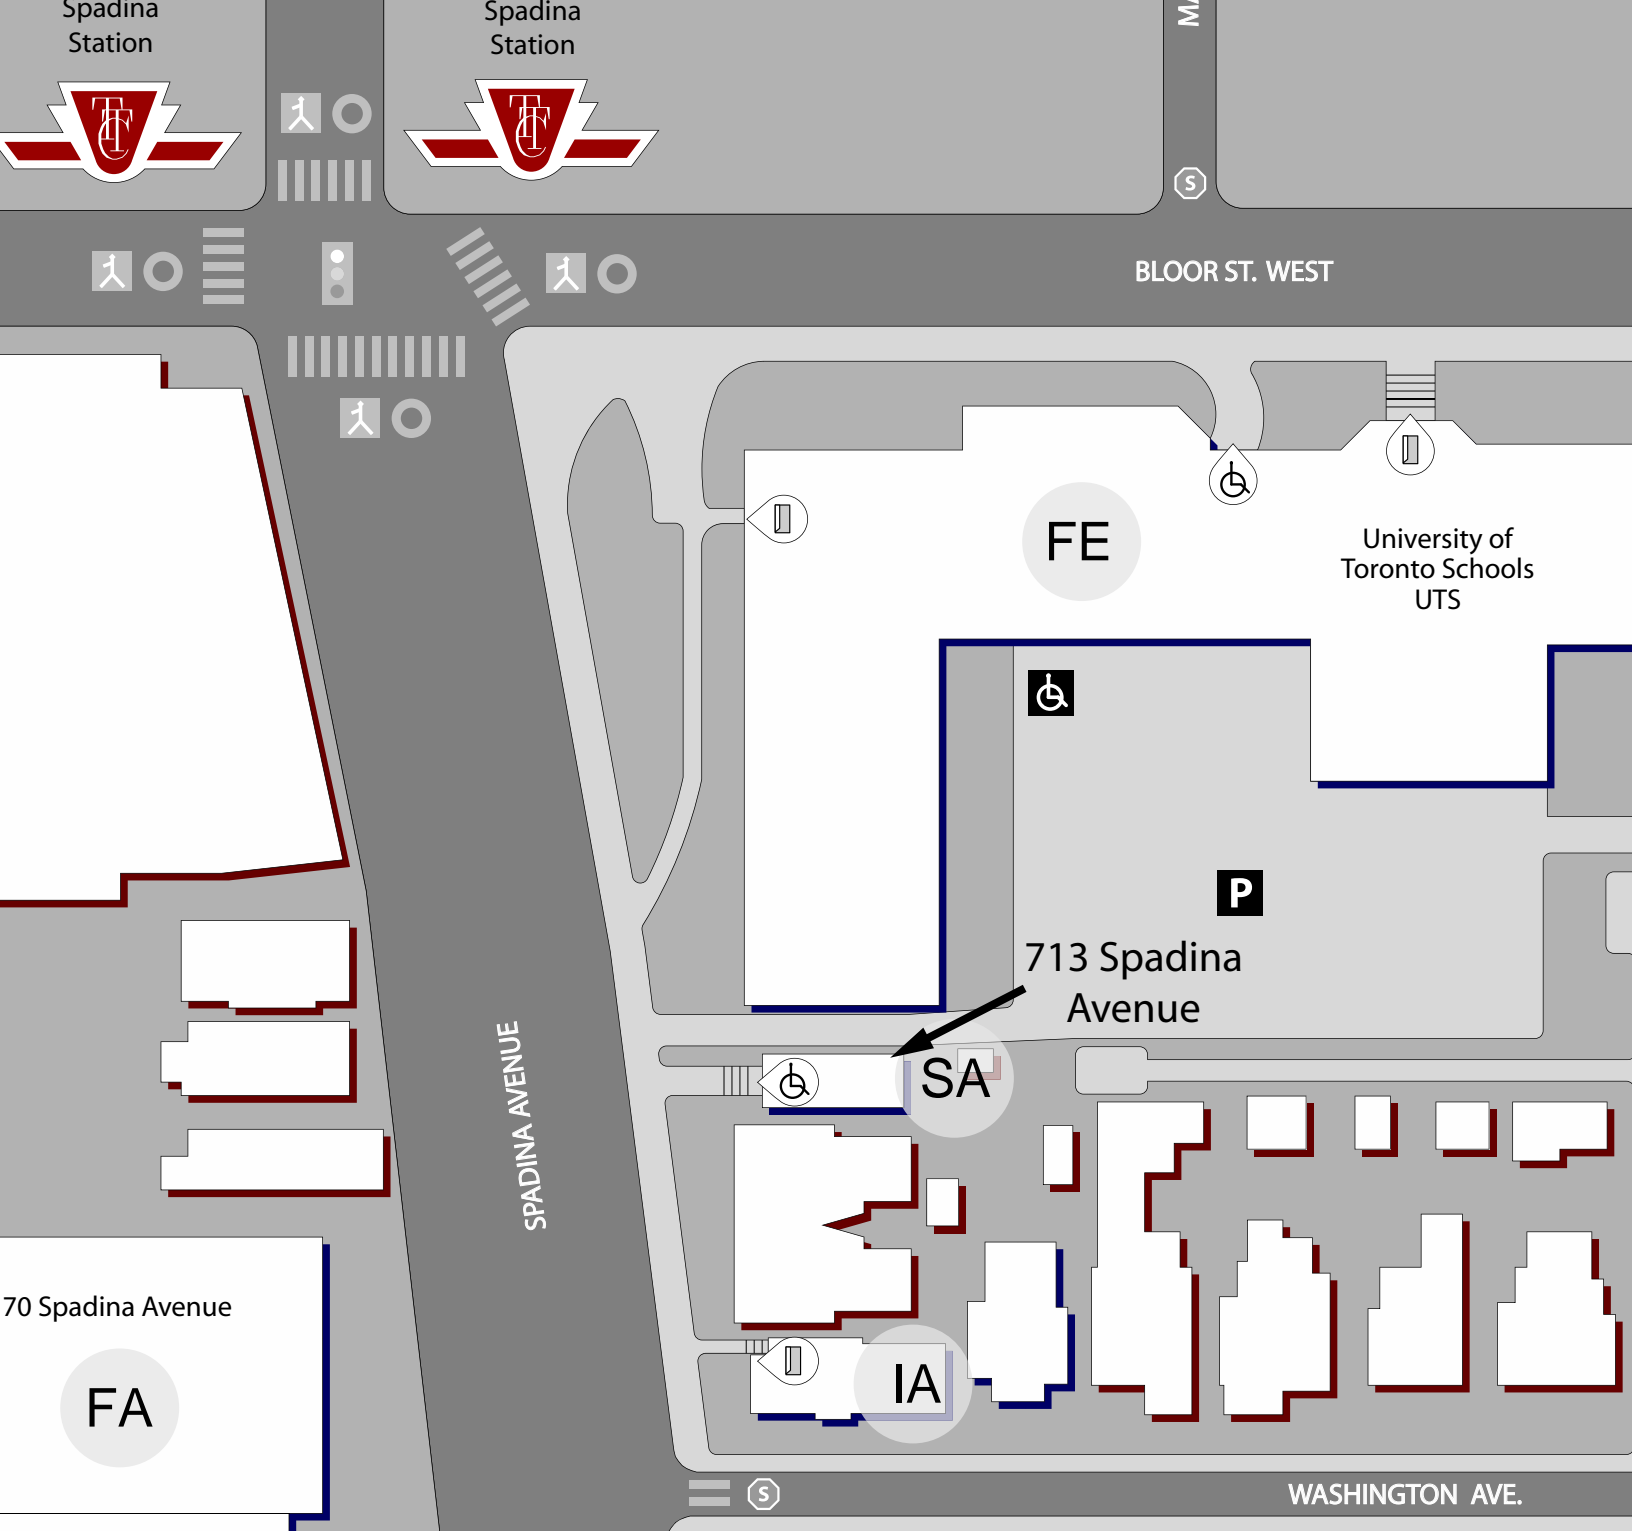

Spadina Ave-713
713 Spadina Avenue

Building code: SA

Photo 1 - Building

Number of Building entrances	1
Number of Entrances with Power Openers	0
Floors accessible via elevator	none
Floors with accessible washrooms	none

Main Entrance

Side of building with main entrance	West
Does this entrance have a power door opener?	No
Is this entrance visible from the street?	Yes
Type of Pathway leading to entrance	Stair

Secondary Entrance

Side of building with secondary entrance	n/a
Does this entrance have a power door opener?	n/a
Is this entrance visible from the street?	n/a
Type of Pathway leading to entrance	

- | | | | | | |
|--|--------------------------------|--|--------------------------------|--|------------------|
| | Entrance | | Vehicle Traffic Lights | | Parking |
| | Entrance with Auto Door Opener | | Stop Signs | | Reserved Parking |
| | Sidewalk | | Pedestrian Crossing Lines | | |
| | Ramp: arrow indicates up | | Flashing Pedestrian Signal | | |
| | Stair | | Button for Pedestrian Crossing | | |
| | Rest Area | | Audio Crossing Signal | | North |