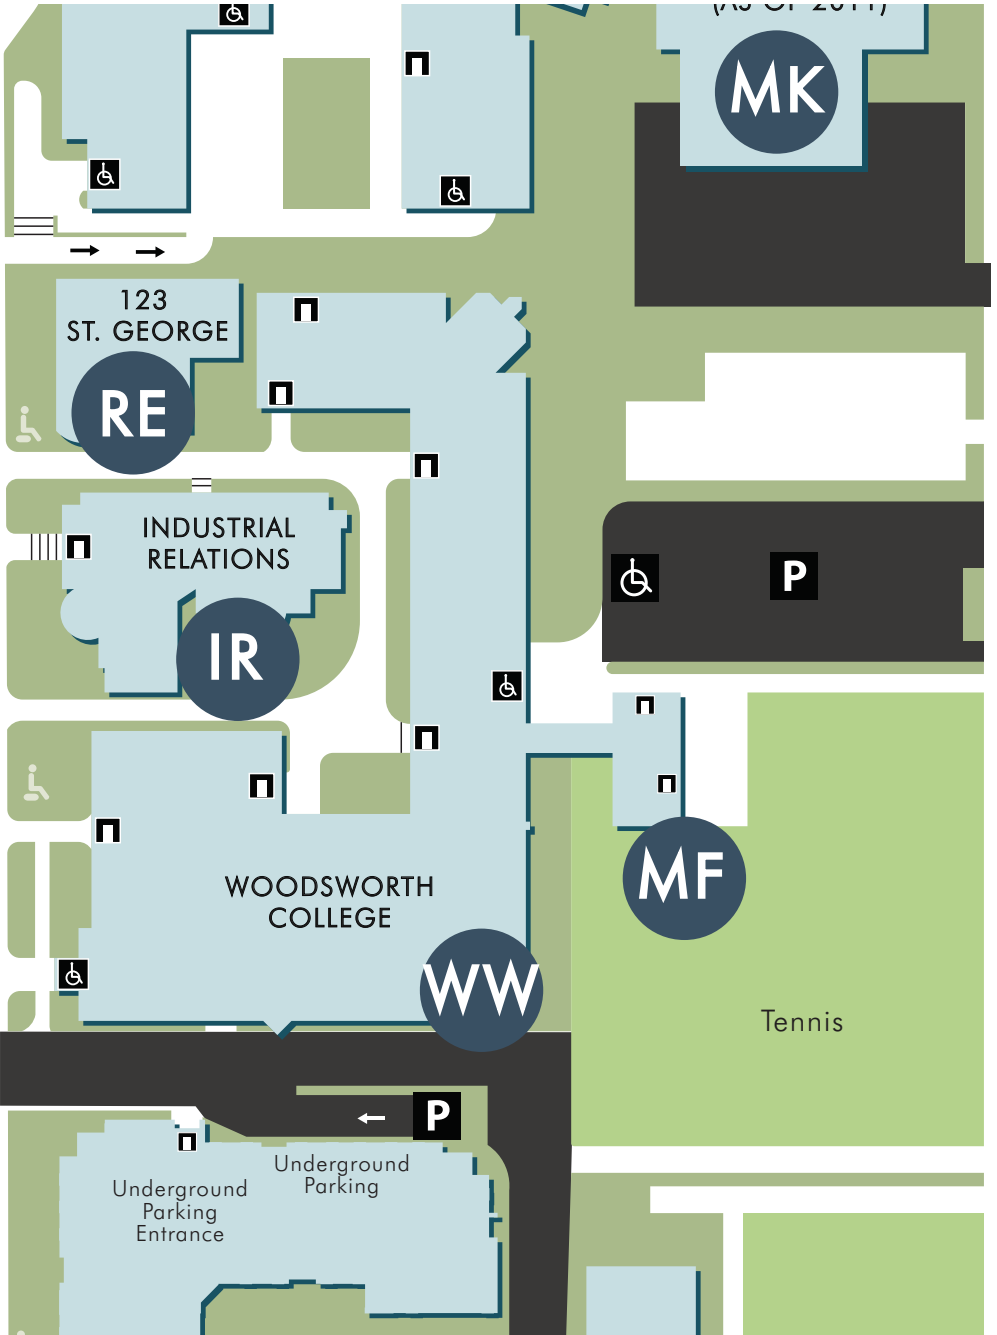

Main Entrance

Side of building with main entrance	West
Does this entrance have a power door opener?	No
Is this entrance visible from the street?	Yes
Type of Pathway leading to entrance	Stair

Secondary Entrance

Side of building with secondary entrance	n/a
Does this entrance have a power door opener?	n/a
Is this entrance visible from the street?	n/a
Type of Pathway leading to entrance	

ST. GEORGE

ST. GEORGE

DEVON

SHIRE

- ENTRANCE (NOT POWERED)
- ENTRANCE WITH AUTO OPENER
- STREETCAR
- TTC SUBWAY STOP / ROUTE
- RAMP: ARROW INDICATES UP
- STAIR
- REST AREA (BENCH)
- STATUES
- COFFEE
- VEHICLE TRAFFIC LIGHTS
- STOP SIGNS
- PEDESTRAIN CROSSING LINES
- FLASHING PEDESTRIAN SIGNAL
- AUDIO CROSSING SIGNAL
- BUTTON FOR PEDESTRIAN CROSSING
- PARKING
- RESERVED PARKING
- BIKE POSTS
- BIKE LANES