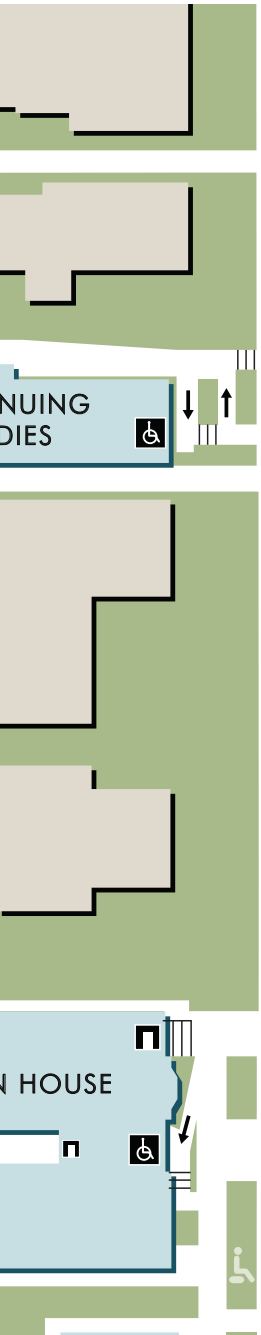

St. George Street123  
123 St. George Street

Building code: RE

Photo 1 - Building

Photo 2 - Main Entrance Stair

Number of Building entrances	1
Number of Entrances with Power Openers	0
Floors accessible via elevator	none
Floors with accessible washrooms	none

Main Entrance

Side of building with main entrance	West
Does this entrance have a power door opener?	No
Is this entrance visible from the street?	Yes
Type of Pathway leading to entrance	Stair

Secondary Entrance

Side of building with secondary entrance	n/a
Does this entrance have a power door opener?	n/a
Is this entrance visible from the street?	n/a
Type of Pathway leading to entrance	

ST. GEORGE

ST. GEORGE

DEVON

SHIRE

- ENTRANCE (NOT POWERED)
- ENTRANCE WITH AUTO OPENER
- STREETCAR
- TTC SUBWAY STOP / ROUTE
- RAMP: ARROW INDICATES UP
- STAIR
- REST AREA (BENCH)
- STATUES
- COFFEE
- VEHICLE TRAFFIC LIGHTS
- STOP SIGNS
- PEDESTRAIN CROSSING LINES
- FLASHING PEDESTRIAN SIGNAL
- AUDIO CROSSING SIGNAL
- BUTTON FOR PEDESTRIAN CROSSING
- PARKING
- RESERVED PARKING
- BIKE POSTS
- BIKE LANES