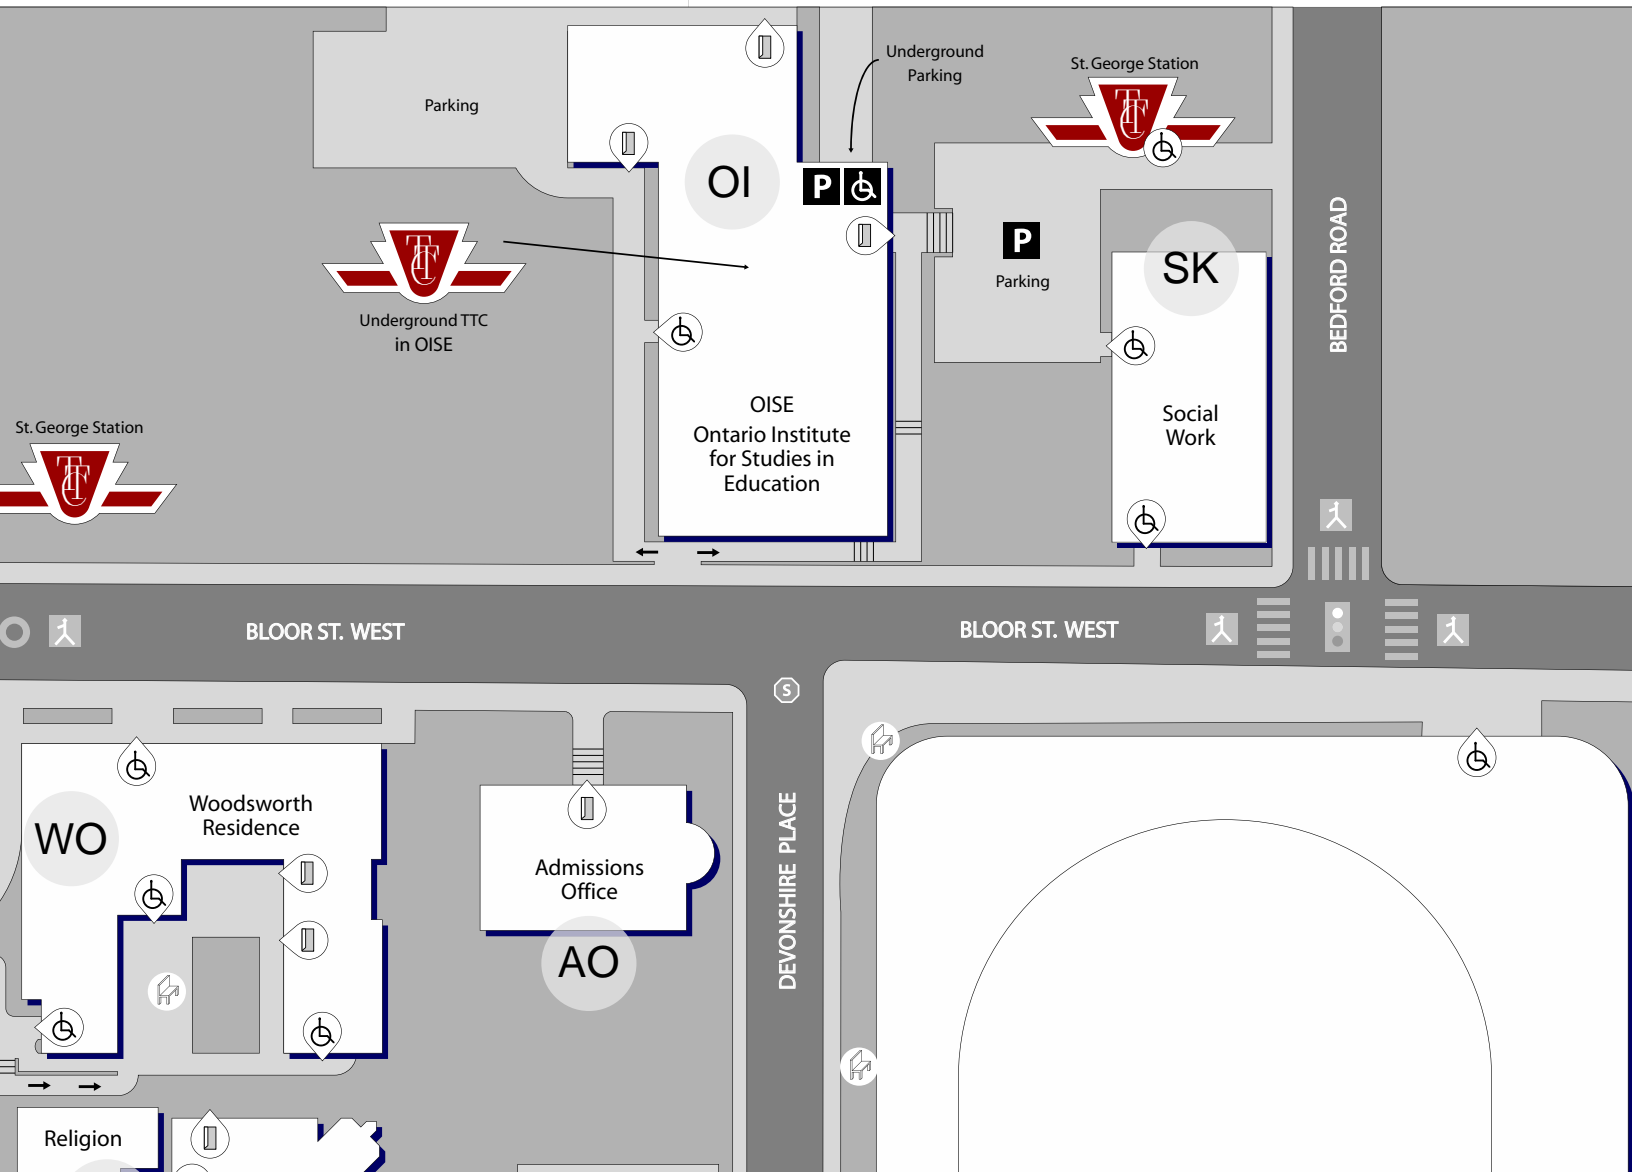

Ont. Inst. for Studies in Education/UofT
252 Bloor Street West

Building code: OI

Photo 1 - Building

Photo 2 - Main Ramp facing Bloor Street

Photo 3 - Stair leading from Parking Lot on East Side

Number of Building entrances	4
Number of Entrances with Power Openers	1
Floors accessible via elevator	all
Floors with accessible washrooms	G,5,12

Main Entrance

Side of building with main entrance	West
Does this entrance have a power door opener?	Yes
Is this entrance visible from the street?	No
Type of Pathway leading to entrance	Ramp

Secondary Entrance

Side of building with secondary entrance	East
Does this entrance have a power door opener?	No
Is this entrance visible from the street?	No
Type of Pathway leading to entrance	Stair

The main (accessible) entrance is on the west side of the building, under the covered walkway, or via the underground parking.

- | | | | | | |
|--|--------------------------------|--|--------------------------------|--|------------------|
| | Entrance | | Vehicle Traffic Lights | | Parking |
| | Entrance with Auto Door Opener | | Stop Signs | | Reserved Parking |
| | Sidewalk | | Pedestrian Crossing Lines | | |
| | Ramp: arrow indicates up | | Flashing Pedestrian Signal | | |
| | Stair | | Button for Pedestrian Crossing | | |
| | Rest Area | | Audio Crossing Signal | | North |