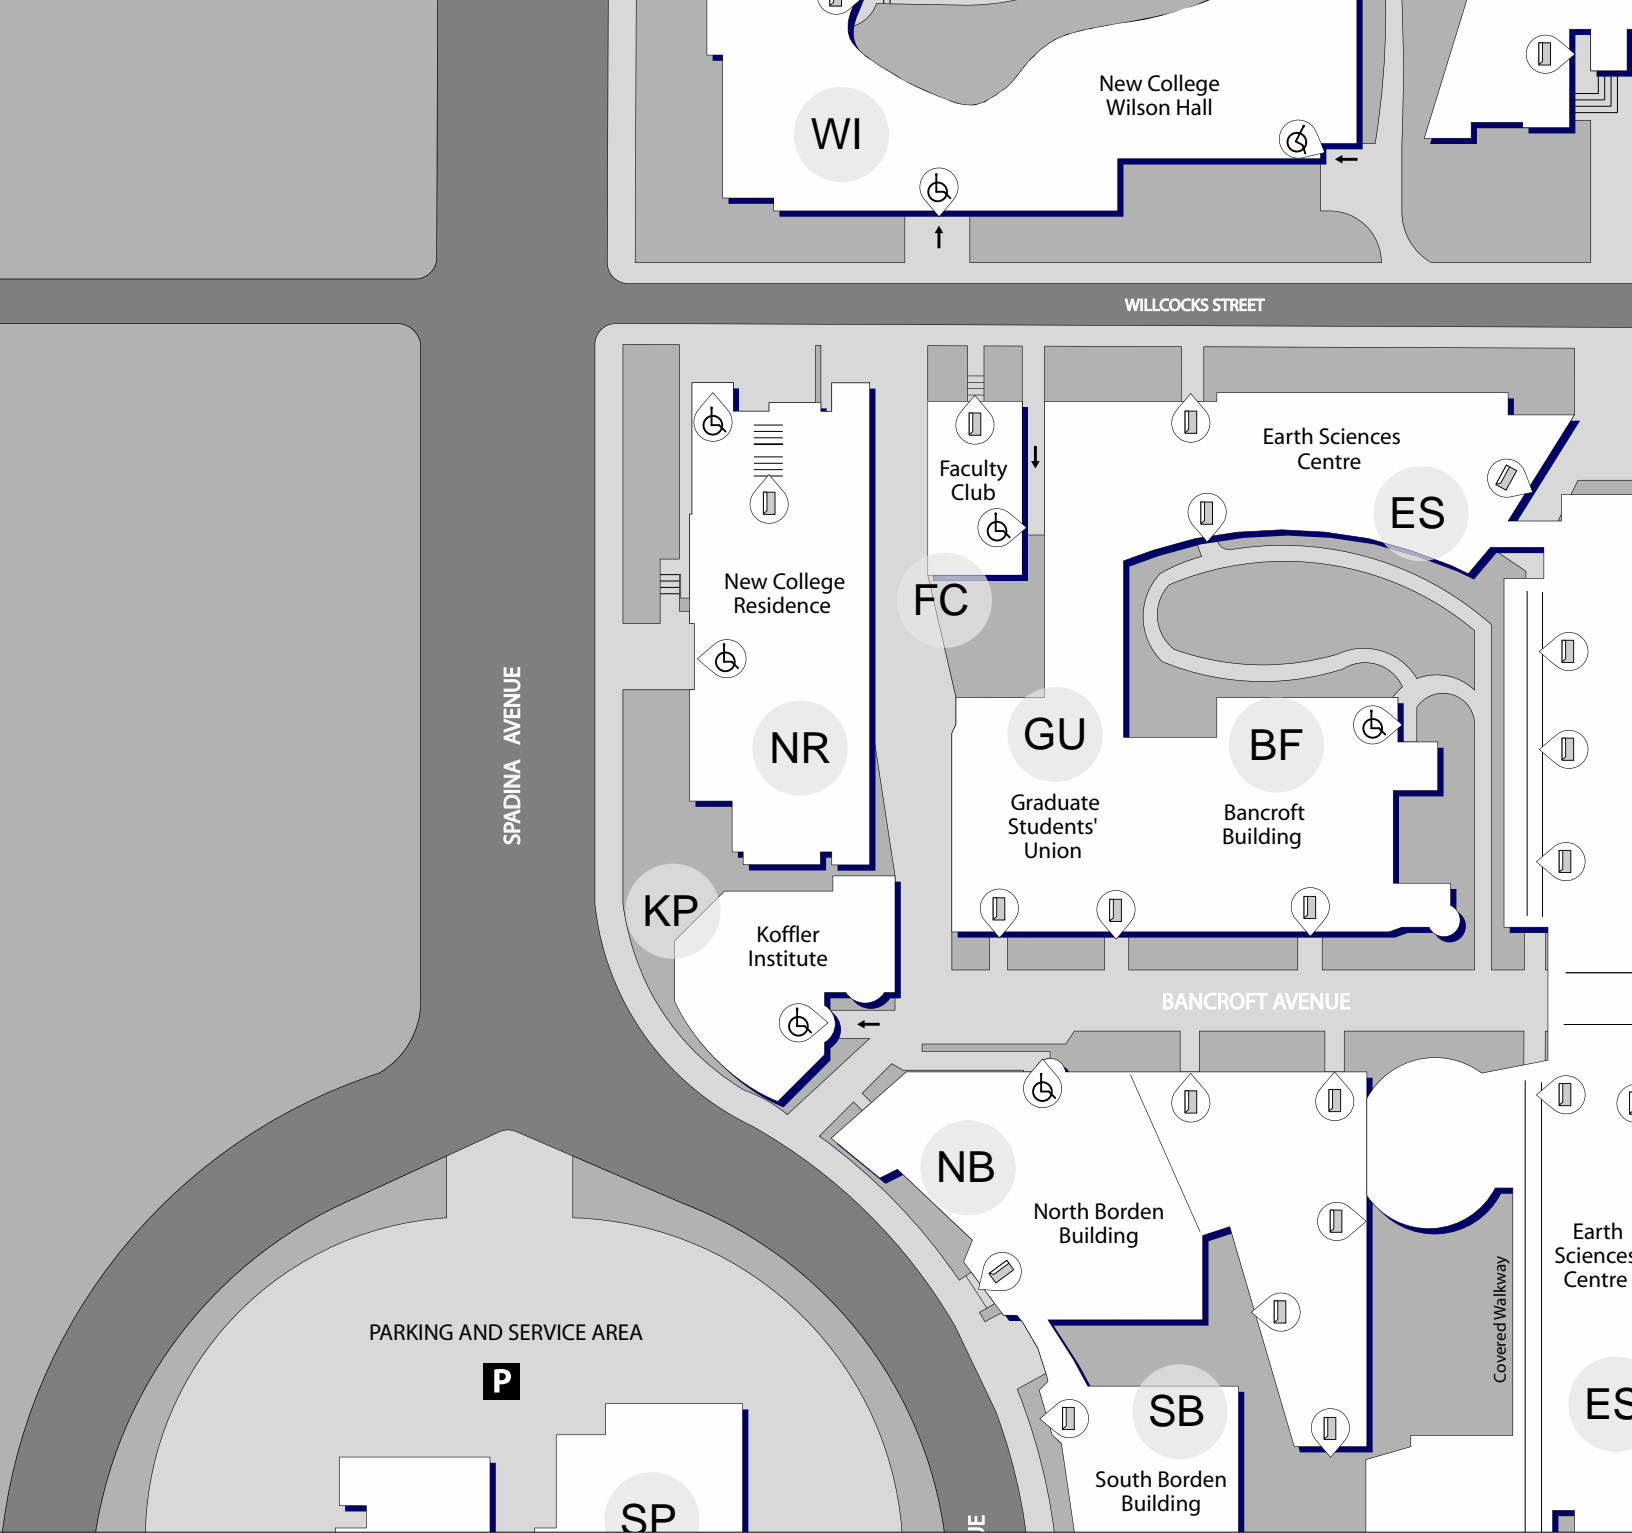

Main Entrance

Side of building with main entrance	East
Does this entrance have a power door opener?	Yes
Is this entrance visible from the street?	Yes
Type of Pathway leading to entrance	Path

Secondary Entrance

Side of building with secondary entrance	n/a
Does this entrance have a power door opener?	n/a
Is this entrance visible from the street?	n/a
Type of Pathway leading to entrance	

Entrance

Entrance with Auto Door Opener

Sidewalk

Ramp: arrow indicates up

Stair

Rest Area

Vehicle Traffic Lights

Stop Signs

Pedestrian Crossing Lines

Flashing Pedestrian Signal

Button for Pedestrian Crossing

Audio Crossing Signal

Parking

Reserved Parking

North