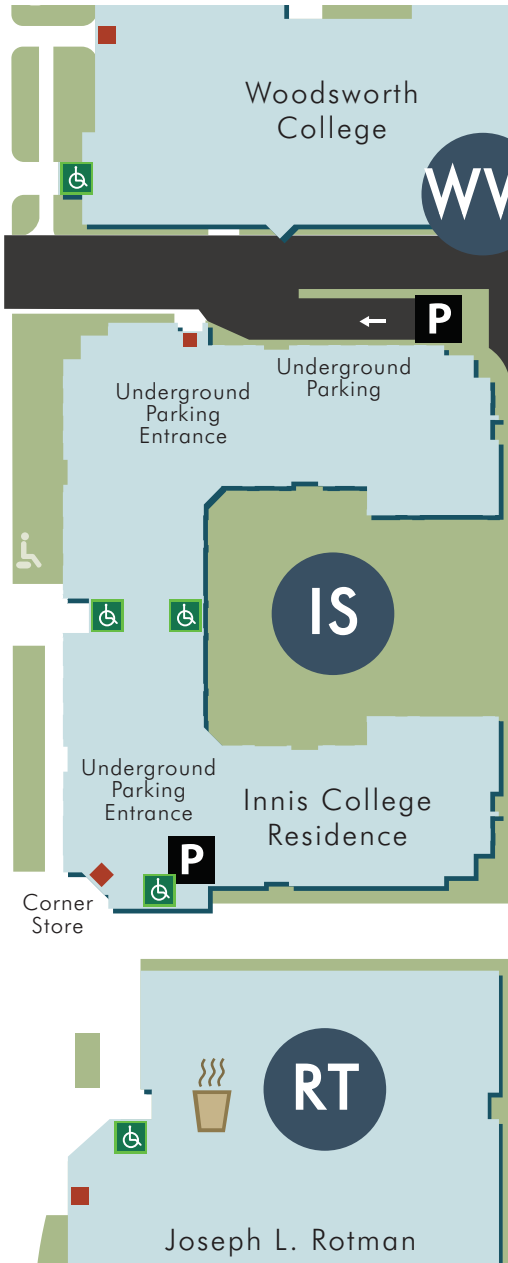

ST. GEORGE

DEVONSHIRE

-  ENTRANCE (NOT POWERED)
-  ENTRANCE WITH AUTO
-  STREETCAR
-  TTC SUBWAY STOP / ROUTE

-  RAMP: ARROW INDICATES UP
-  STAIR
-  REST AREA (BENCH)
-  STATUES
-  COFFEE

-  VEHICLE TRAFFIC LIGHTS
-  STOP SIGNS
-  PEDESTRIAN CROSSING LINES
-  FLASHING PEDESTRIAN SIGNAL
-  AUDIO CROSSING SIGNAL
-  BUTTON FOR PEDESTRIAN CROSSING

-  PARKING
-  RESERVED PARKING
-  BIKE POSTS
-  BIKE LANES