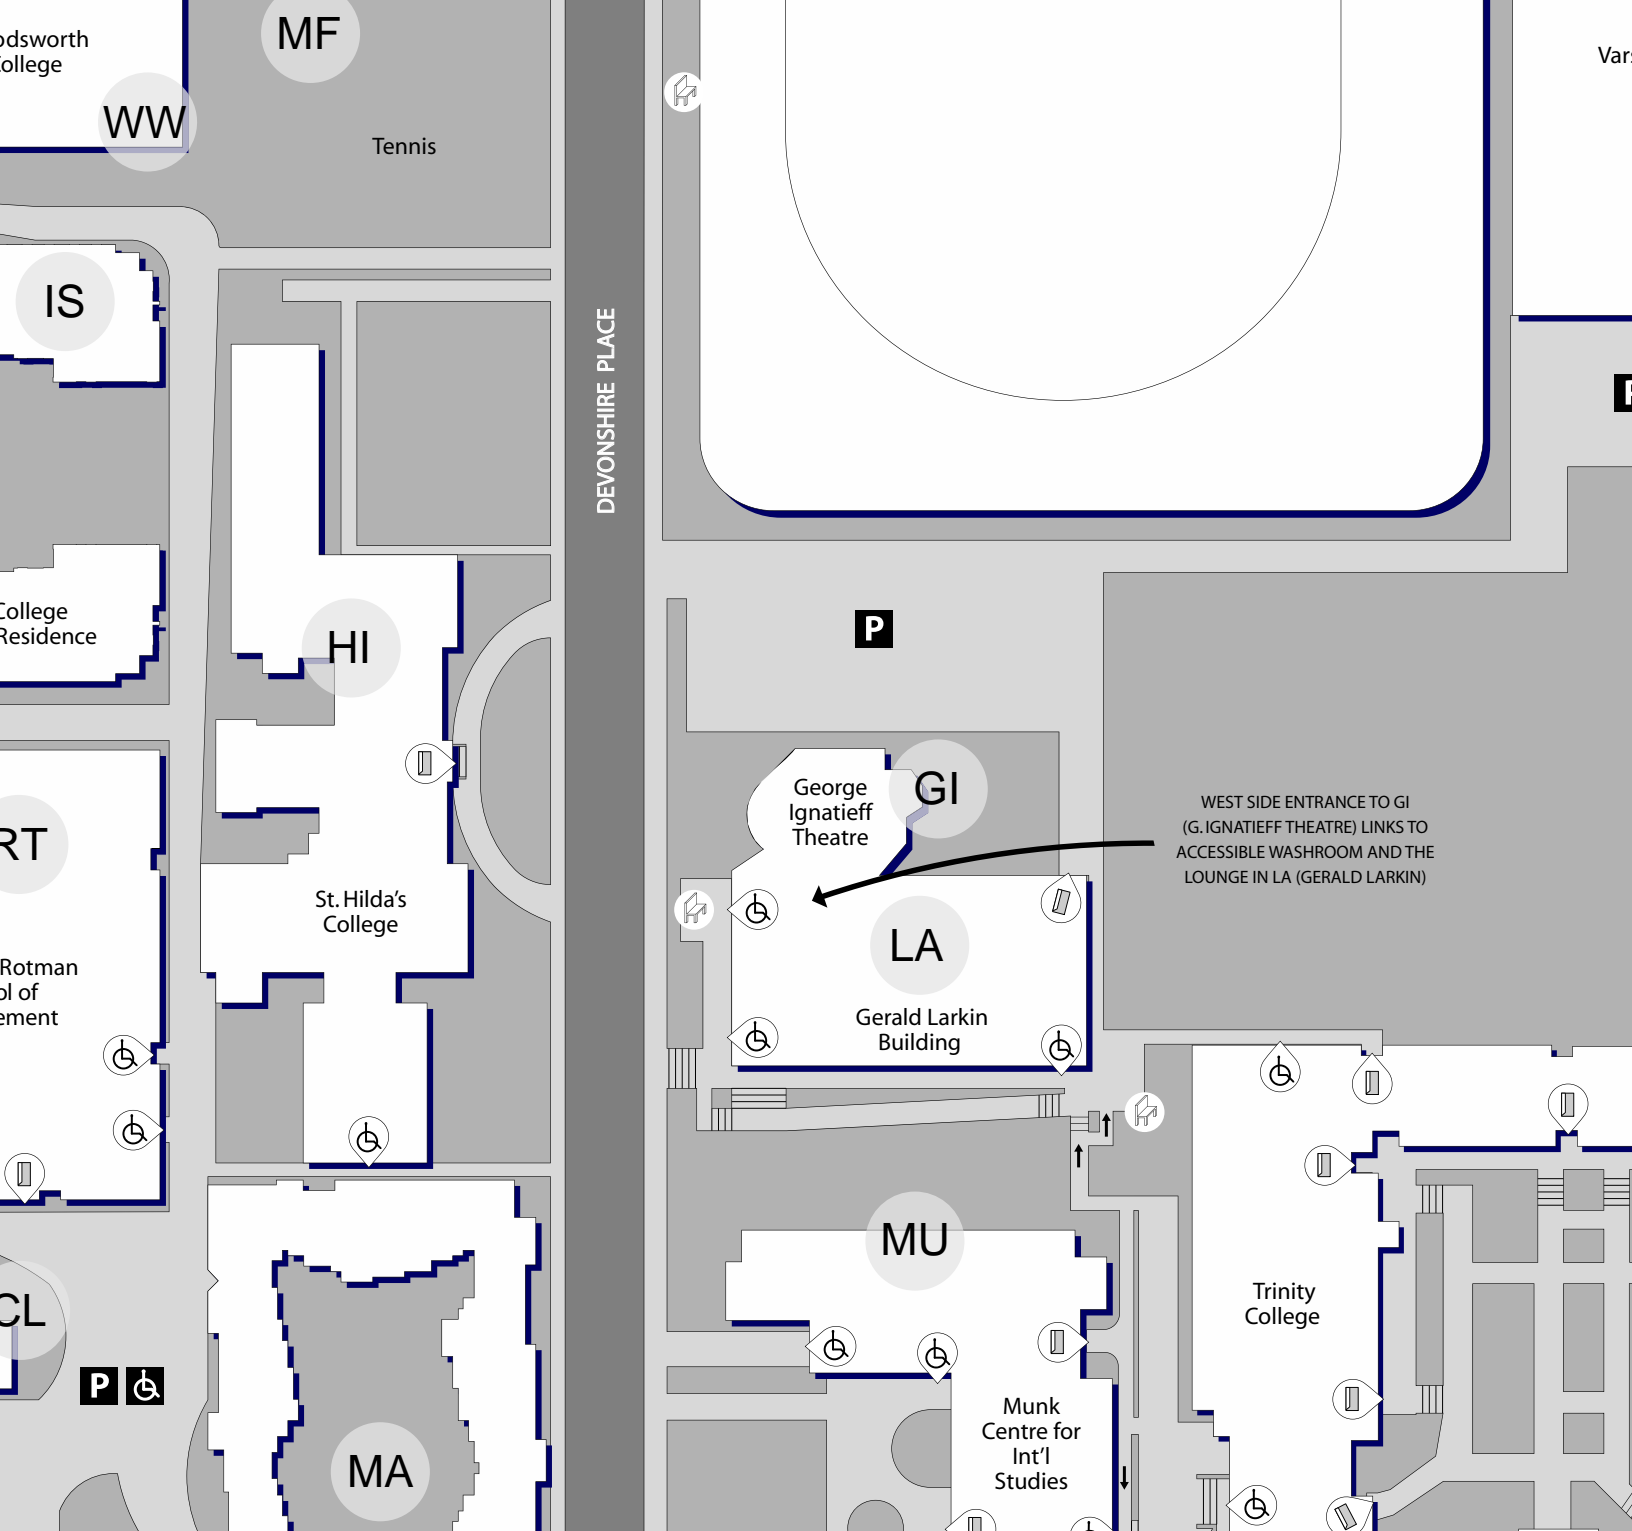

George Ignatieff Theatre  
15 Devonshire Place

Building code: GI

Photo 1 - Building

Photo 2 - Main Stair from Devonshire Place

Number of Building entrances	1
Number of Entrances with Power Openers	1
Floors accessible via elevator	all
Floors with accessible washrooms	1

Main Entrance

Side of building with main entrance	West
Does this entrance have a power door opener?	Yes
Is this entrance visible from the street?	Yes
Type of Pathway leading to entrance	

Secondary Entrance

Side of building with secondary entrance	n/a
Does this entrance have a power door opener?	n/a
Is this entrance visible from the street?	n/a
Type of Pathway leading to entrance	

The theatre located on the north side of the Gerald Larkin Building, and is accessed via the raised path facing Devonshire Place.

-  Entrance
-  Entrance with Auto Door Opener
-  Sidewalk
-  Ramp: arrow indicates up
-  Stair
-  Rest Area

-  Vehicle Traffic Lights
-  Stop Signs
-  Pedestrian Crossing Lines
-  Flashing Pedestrian Signal
-  Button for Pedestrian Crossing
-  Audio Crossing Signal