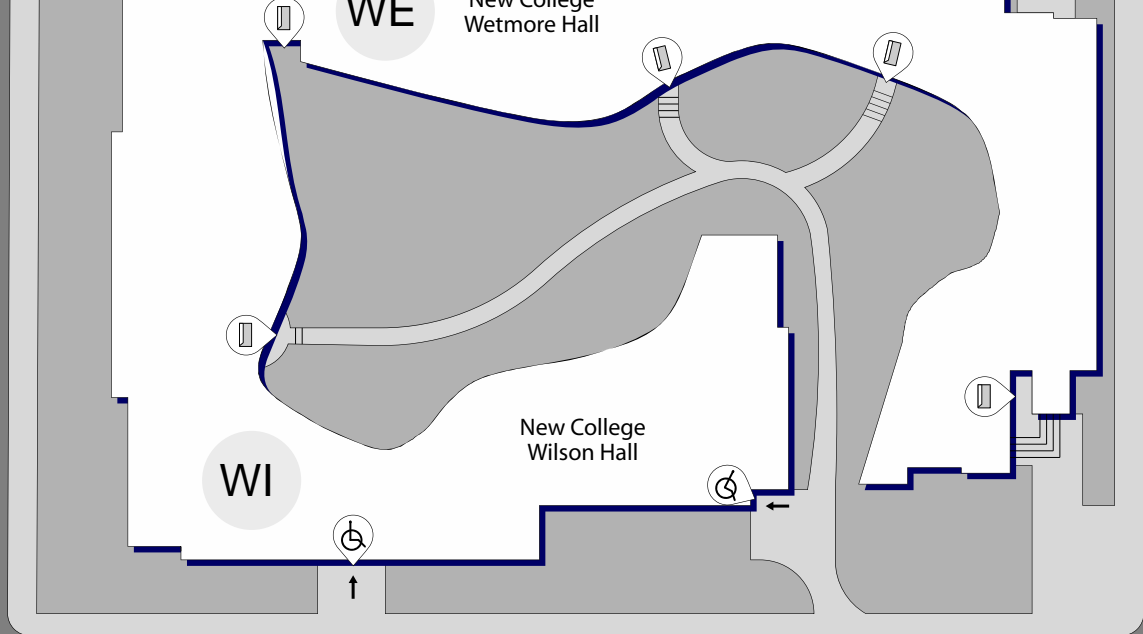

Faculty Club
41 Willcocks Street

Building code: FC

Photo 1 - Building

Photo 2 - Main Entrance

Photo 3 - Accessible Entrance in East Laneway

Number of Building entrances	2
Number of Entrances with Power Openers	1
Floors accessible via elevator	***
Floors with accessible washrooms	***

Main Entrance

Side of building with main entrance	North
Does this entrance have a power door opener?	No
Is this entrance visible from the street?	Yes
Type of Pathway leading to entrance	Stair

Secondary Entrance

Side of building with secondary entrance	East
Does this entrance have a power door opener?	Yes
Is this entrance visible from the street?	No
Type of Pathway leading to entrance	Ramp

Entrance
 Entrance with Auto Door Opener
 Sidewalk
 Ramp: arrow indicates up
 Stair
 Rest Area

Vehicle Traffic Lights
 Stop Signs
 Pedestrian Crossing Lines
 Flashing Pedestrian Signal
 Button for Pedestrian Crossing
 Audio Crossing Signal

Parking
 Reserved Parking

North