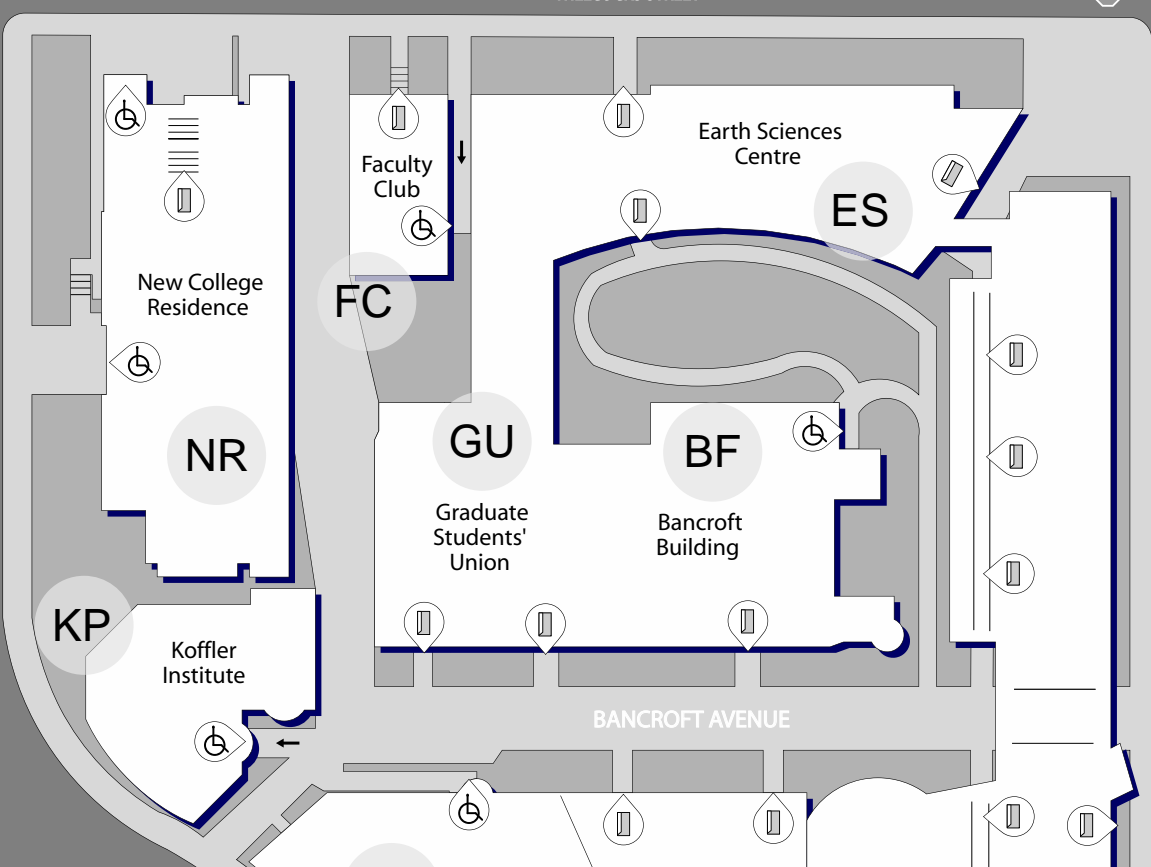

Faculty Club
41 Willcocks Street

Building code: FC

Photo 1 - Building

Photo 2 - Main Entrance

Photo 3 - Accessible Entrance in East Laneway

Number of Building entrances	2
Number of Entrances with Power Openers	1
Floors accessible via elevator	***
Floors with accessible washrooms	***

Main Entrance

Side of building with main entrance	North
Does this entrance have a power door opener?	No
Is this entrance visible from the street?	Yes
Type of Pathway leading to entrance	Stair

Secondary Entrance

Side of building with secondary entrance	East
Does this entrance have a power door opener?	Yes
Is this entrance visible from the street?	No
Type of Pathway leading to entrance	Ramp

Entrance
 Entrance with Auto Door Opener
 Sidewalk
 Ramp: arrow indicates up
 Stair
 Rest Area

Vehicle Traffic Lights
 Stop Signs
 Pedestrian Crossing Lines
 Flashing Pedestrian Signal
 Button for Pedestrian Crossing
 Audio Crossing Signal

Parking
 Reserved Parking

North