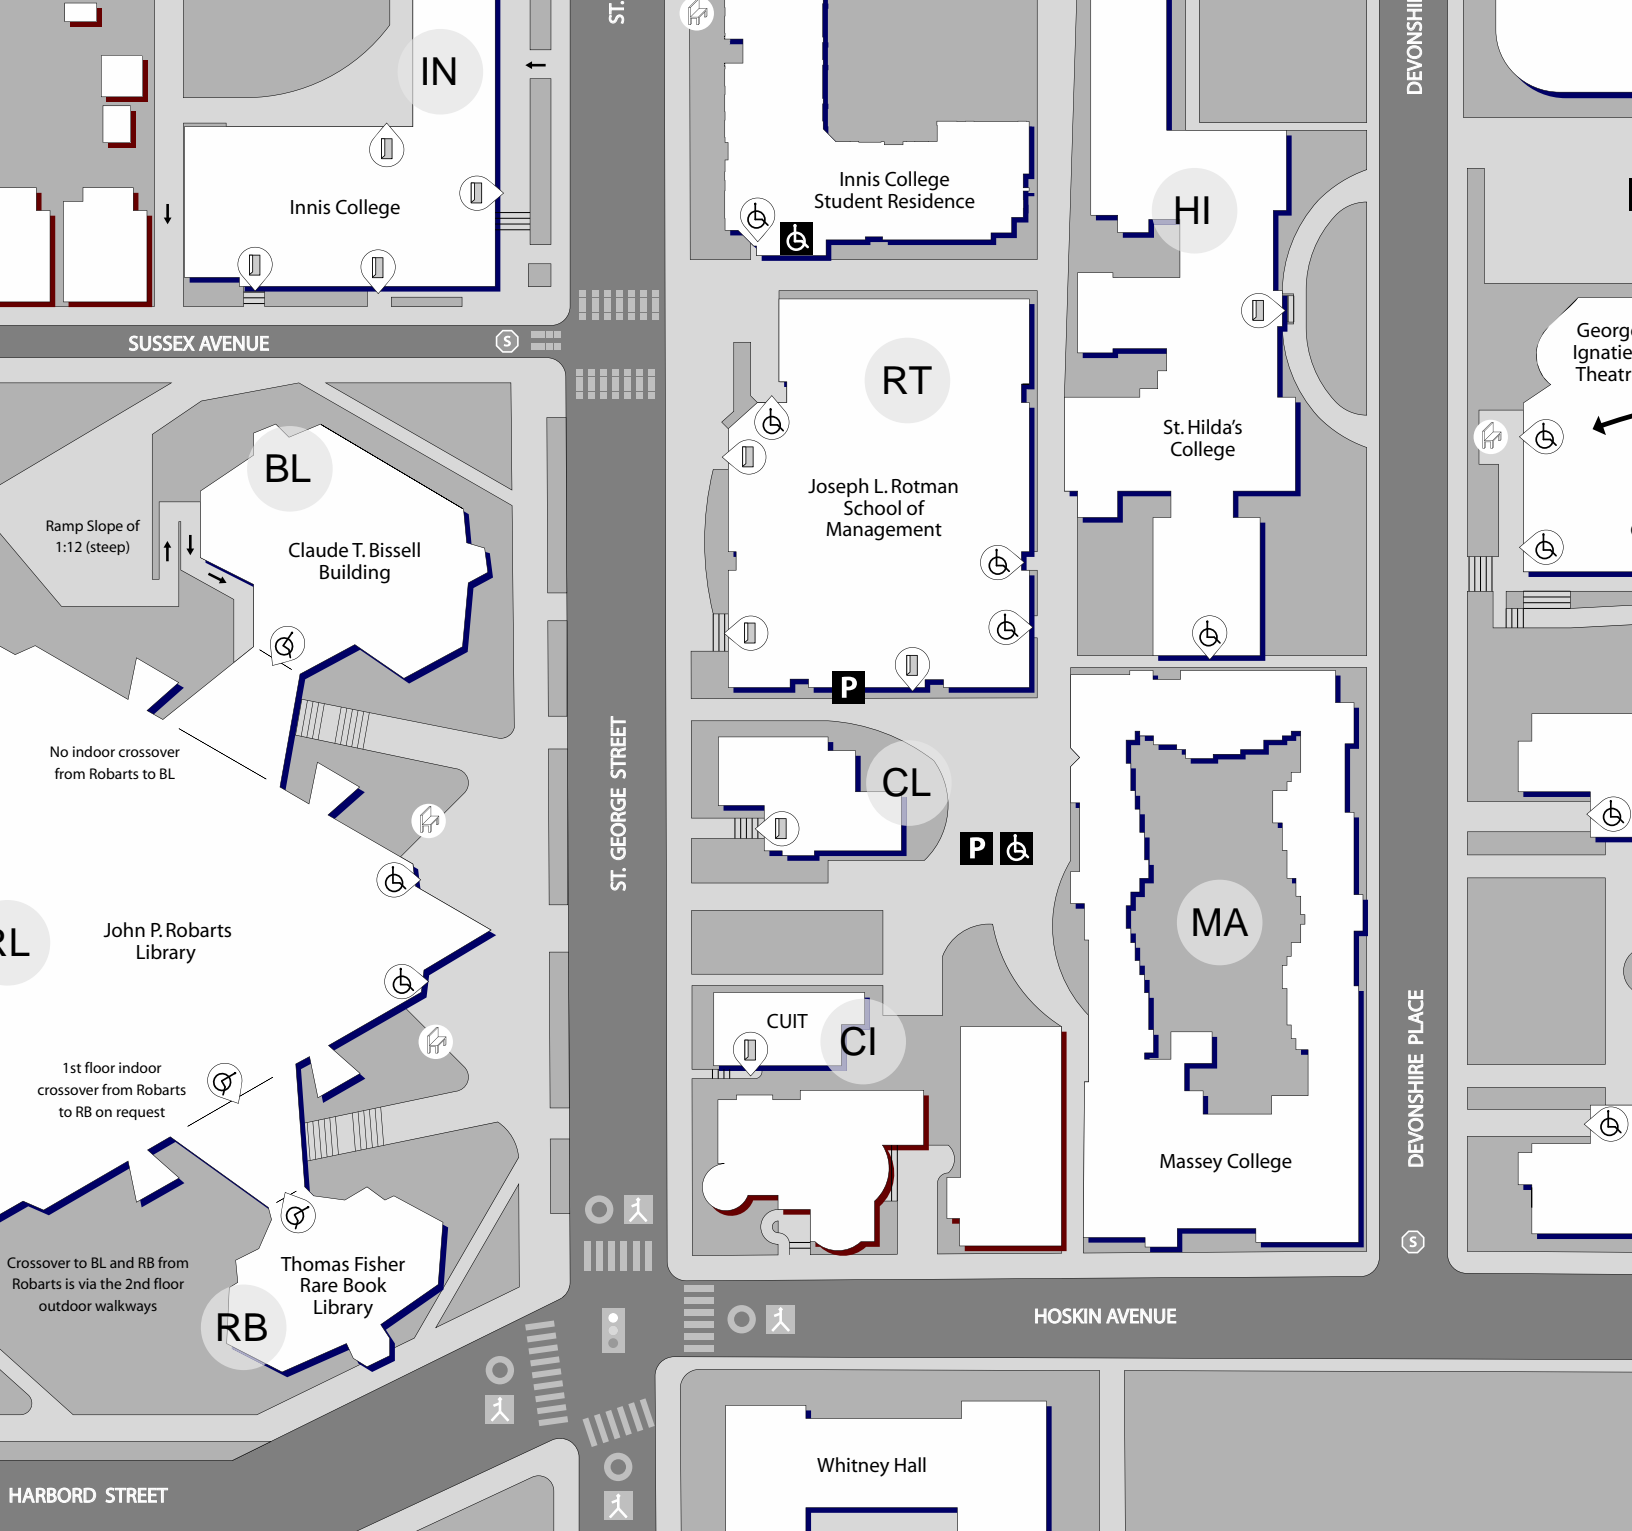

97 St. George Street  
97 St. George Street

Building code: CL

Photo 1 - Building

Photo 2 - Main Entrance Stair

Number of Building entrances	1
Number of Entrances with Power Openers	0
Floors accessible via elevator	none
Floors with accessible washrooms	none

Main Entrance

Side of building with main entrance	West
Does this entrance have a power door opener?	No
Is this entrance visible from the street?	Yes
Type of Pathway leading to entrance	Stair

Secondary Entrance

Side of building with secondary entrance	n/a
Does this entrance have a power door opener?	n/a
Is this entrance visible from the street?	n/a
Type of Pathway leading to entrance	

-  Entrance
-  Entrance with Auto Door Opener
-  Sidewalk
-  Ramp: arrow indicates up
-  Stair
-  Rest Area

-  Vehicle Traffic Lights
-  Stop Signs
-  Pedestrian Crossing Lines
-  Flashing Pedestrian Signal
-  Button for Pedestrian Crossing
-  Audio Crossing Signal

-  Parking
-  Reserved Parking