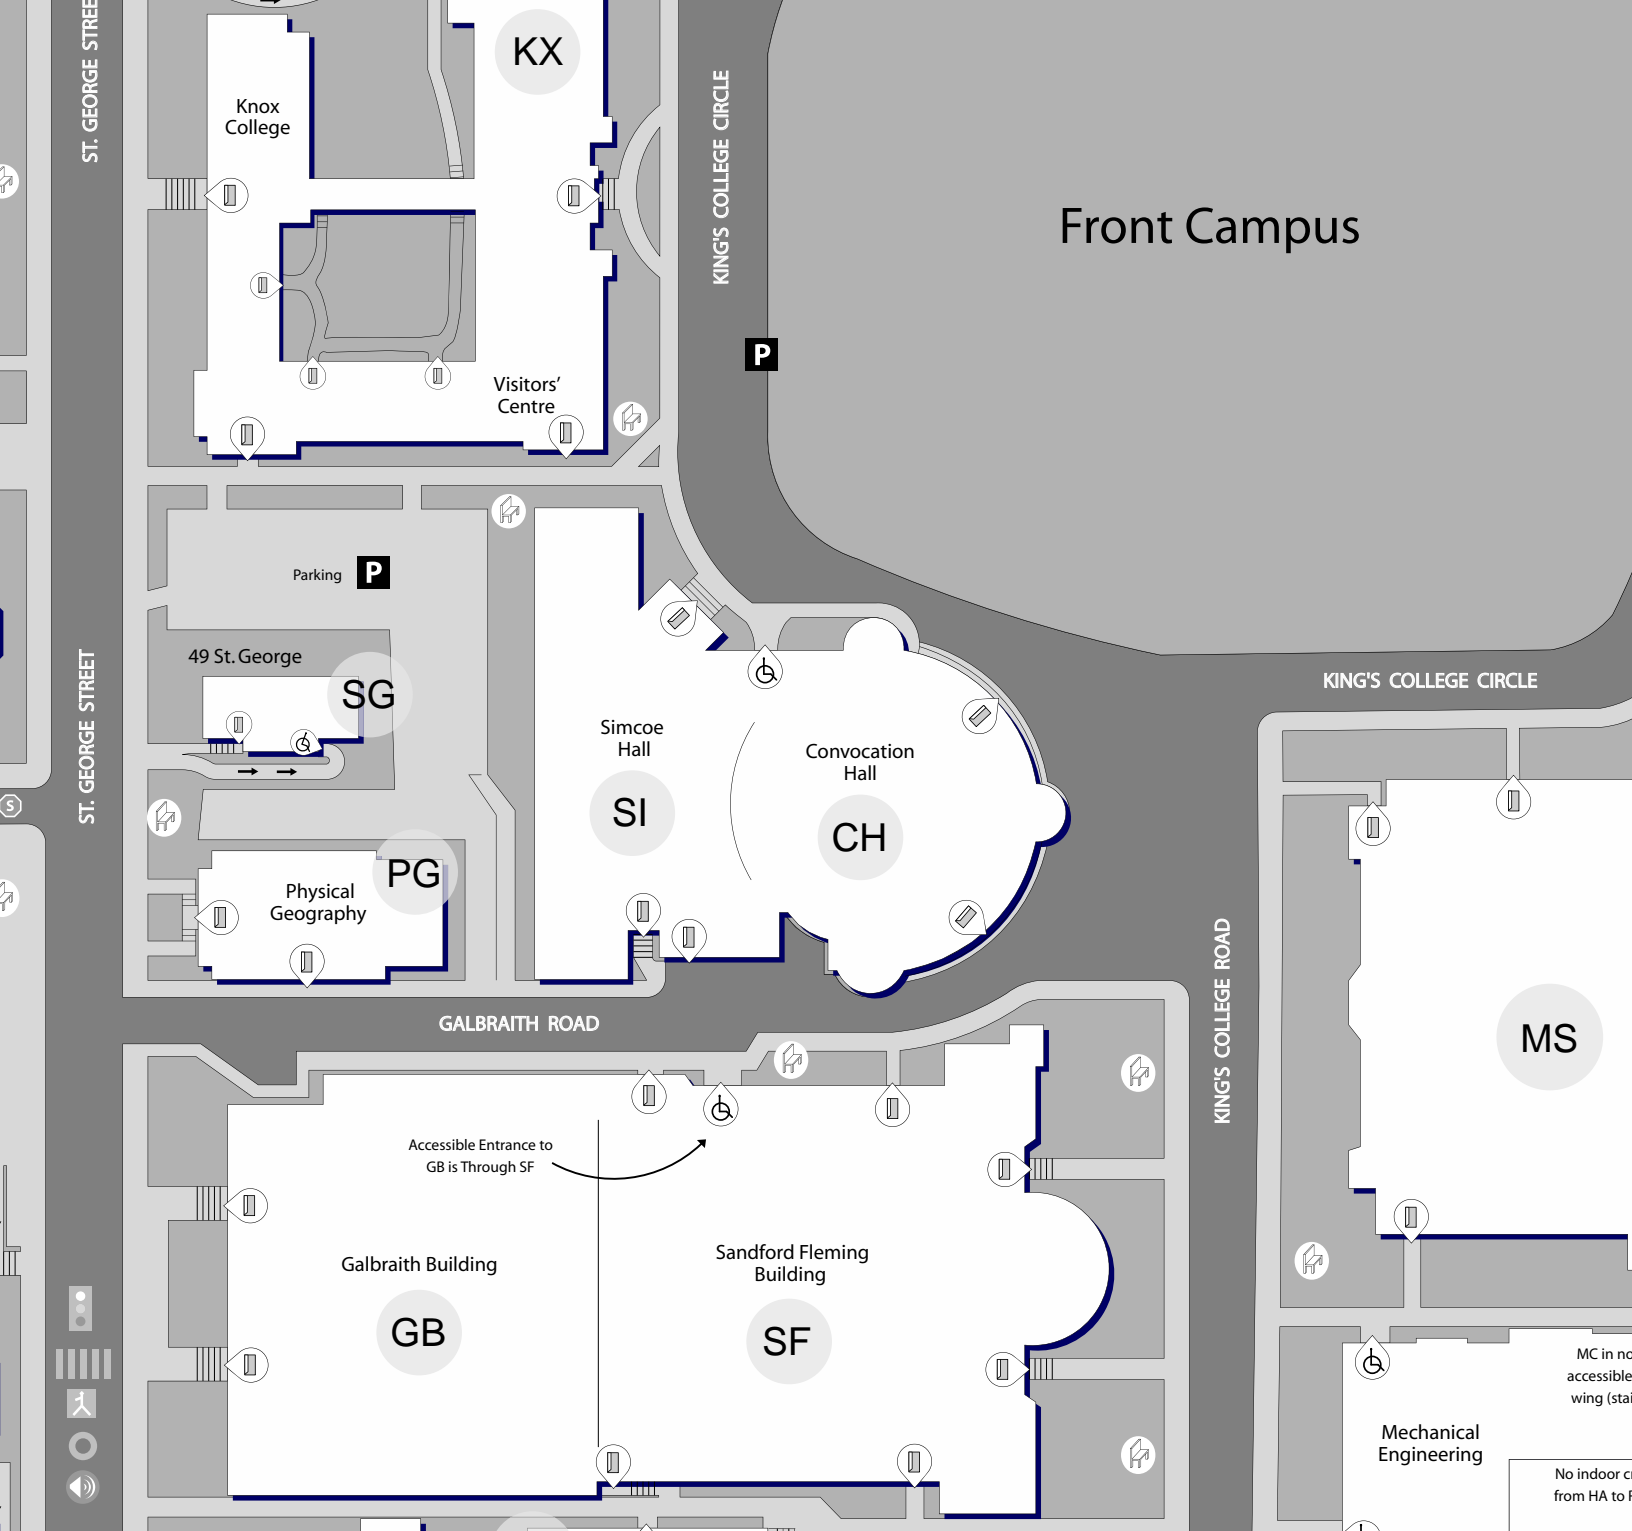

Convocation Hall
31 King's College Circle

Building code: CH

Photo 1 - Building

Photo 2 - Rotunda Entrance Doors with Stairs

Photo 3 - Accessible Powered Door on North Side

Number of Building entrances	3
Number of Entrances with Power Openers	1
Floors accessible via elevator	none
Floors with accessible washrooms	1

Main Entrance

Side of building with main entrance	Rotunda
Does this entrance have a power door opener?	No
Is this entrance visible from the street?	Yes
Type of Pathway leading to entrance	Stair

Secondary Entrance

Side of building with secondary entrance	North
Does this entrance have a power door opener?	Yes
Is this entrance visible from the street?	Yes
Type of Pathway leading to entrance	Path

Convocation hall shares an accessible entrance with Simcoo hall. The door is located on the north side of the building, facing King's College Circle.

- | | | | | | |
|--|--------------------------------|--|--------------------------------|--|------------------|
| | Entrance | | Vehicle Traffic Lights | | Parking |
| | Entrance with Auto Door Opener | | Stop Signs | | Reserved Parking |
| | Sidewalk | | Pedestrian Crossing Lines | | |
| | Ramp: arrow indicates up | | Flashing Pedestrian Signal | | |
| | Stair | | Button for Pedestrian Crossing | | |
| | Rest Area | | Audio Crossing Signal | | North |