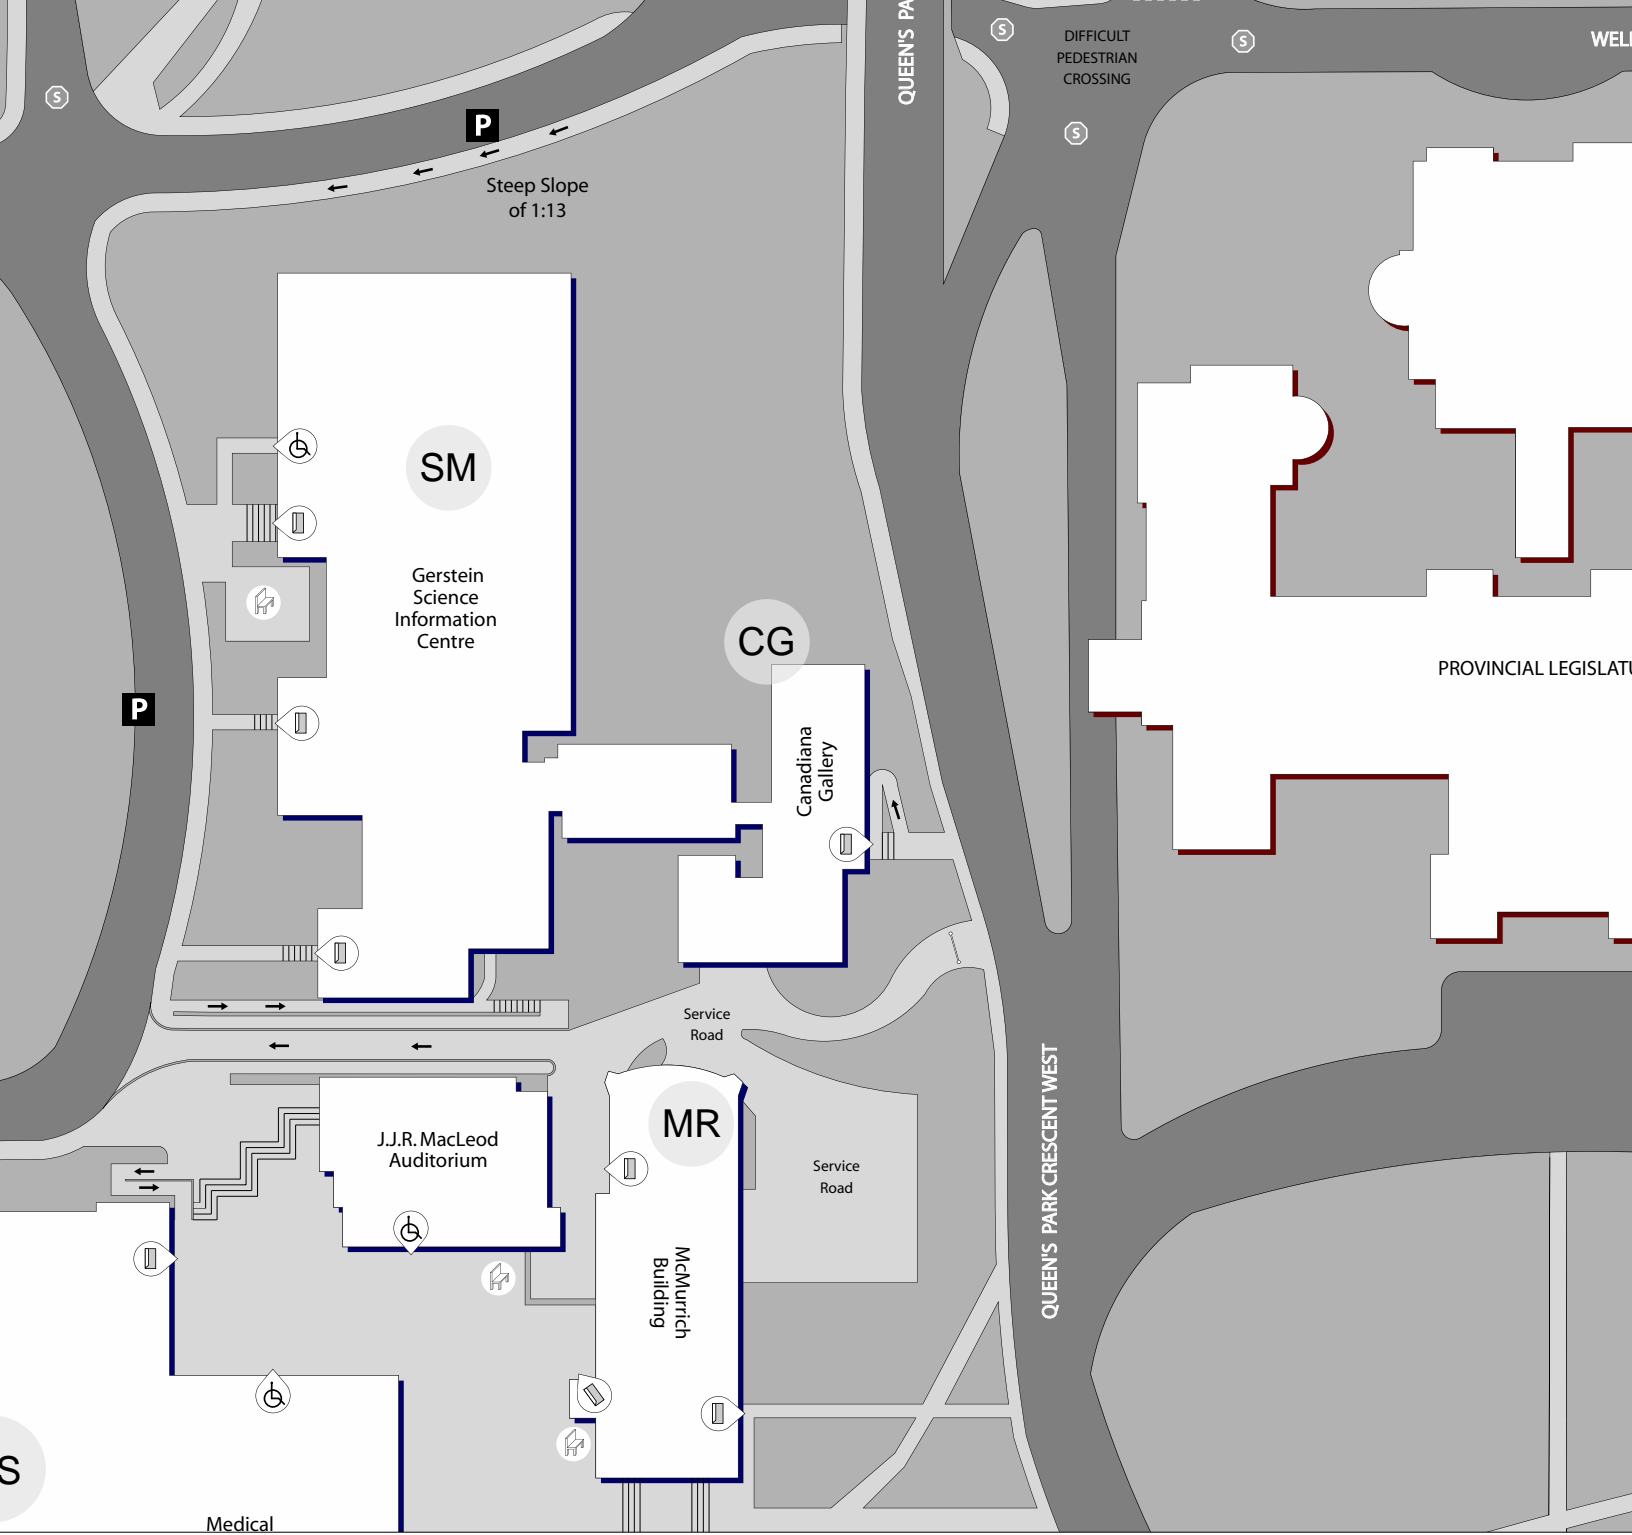

Canadiana Gallery  
14 Queen's Park Crescent W

Building code: CG

Photo 1 - Building

Photo 2 - Main Entrance Stair and Ramp

Number of Building entrances	1
Number of Entrances with Power Openers	1
Floors accessible via elevator	none
Floors with accessible washrooms	none

Main Entrance

Side of building with main entrance	East
Does this entrance have a power door opener?	Yes
Is this entrance visible from the street?	Yes
Type of Pathway leading to entrance	

Secondary Entrance

Side of building with secondary entrance	n/a
Does this entrance have a power door opener?	n/a
Is this entrance visible from the street?	n/a
Type of Pathway leading to entrance	

-  Entrance
-  Entrance with Auto Door Opener
-  Sidewalk
-  Ramp: arrow indicates up
-  Stair
-  Rest Area

-  Vehicle Traffic Lights
-  Stop Signs
-  Pedestrian Crossing Lines
-  Flashing Pedestrian Signal
-  Button for Pedestrian Crossing
-  Audio Crossing Signal

-  Parking
-  Reserved Parking