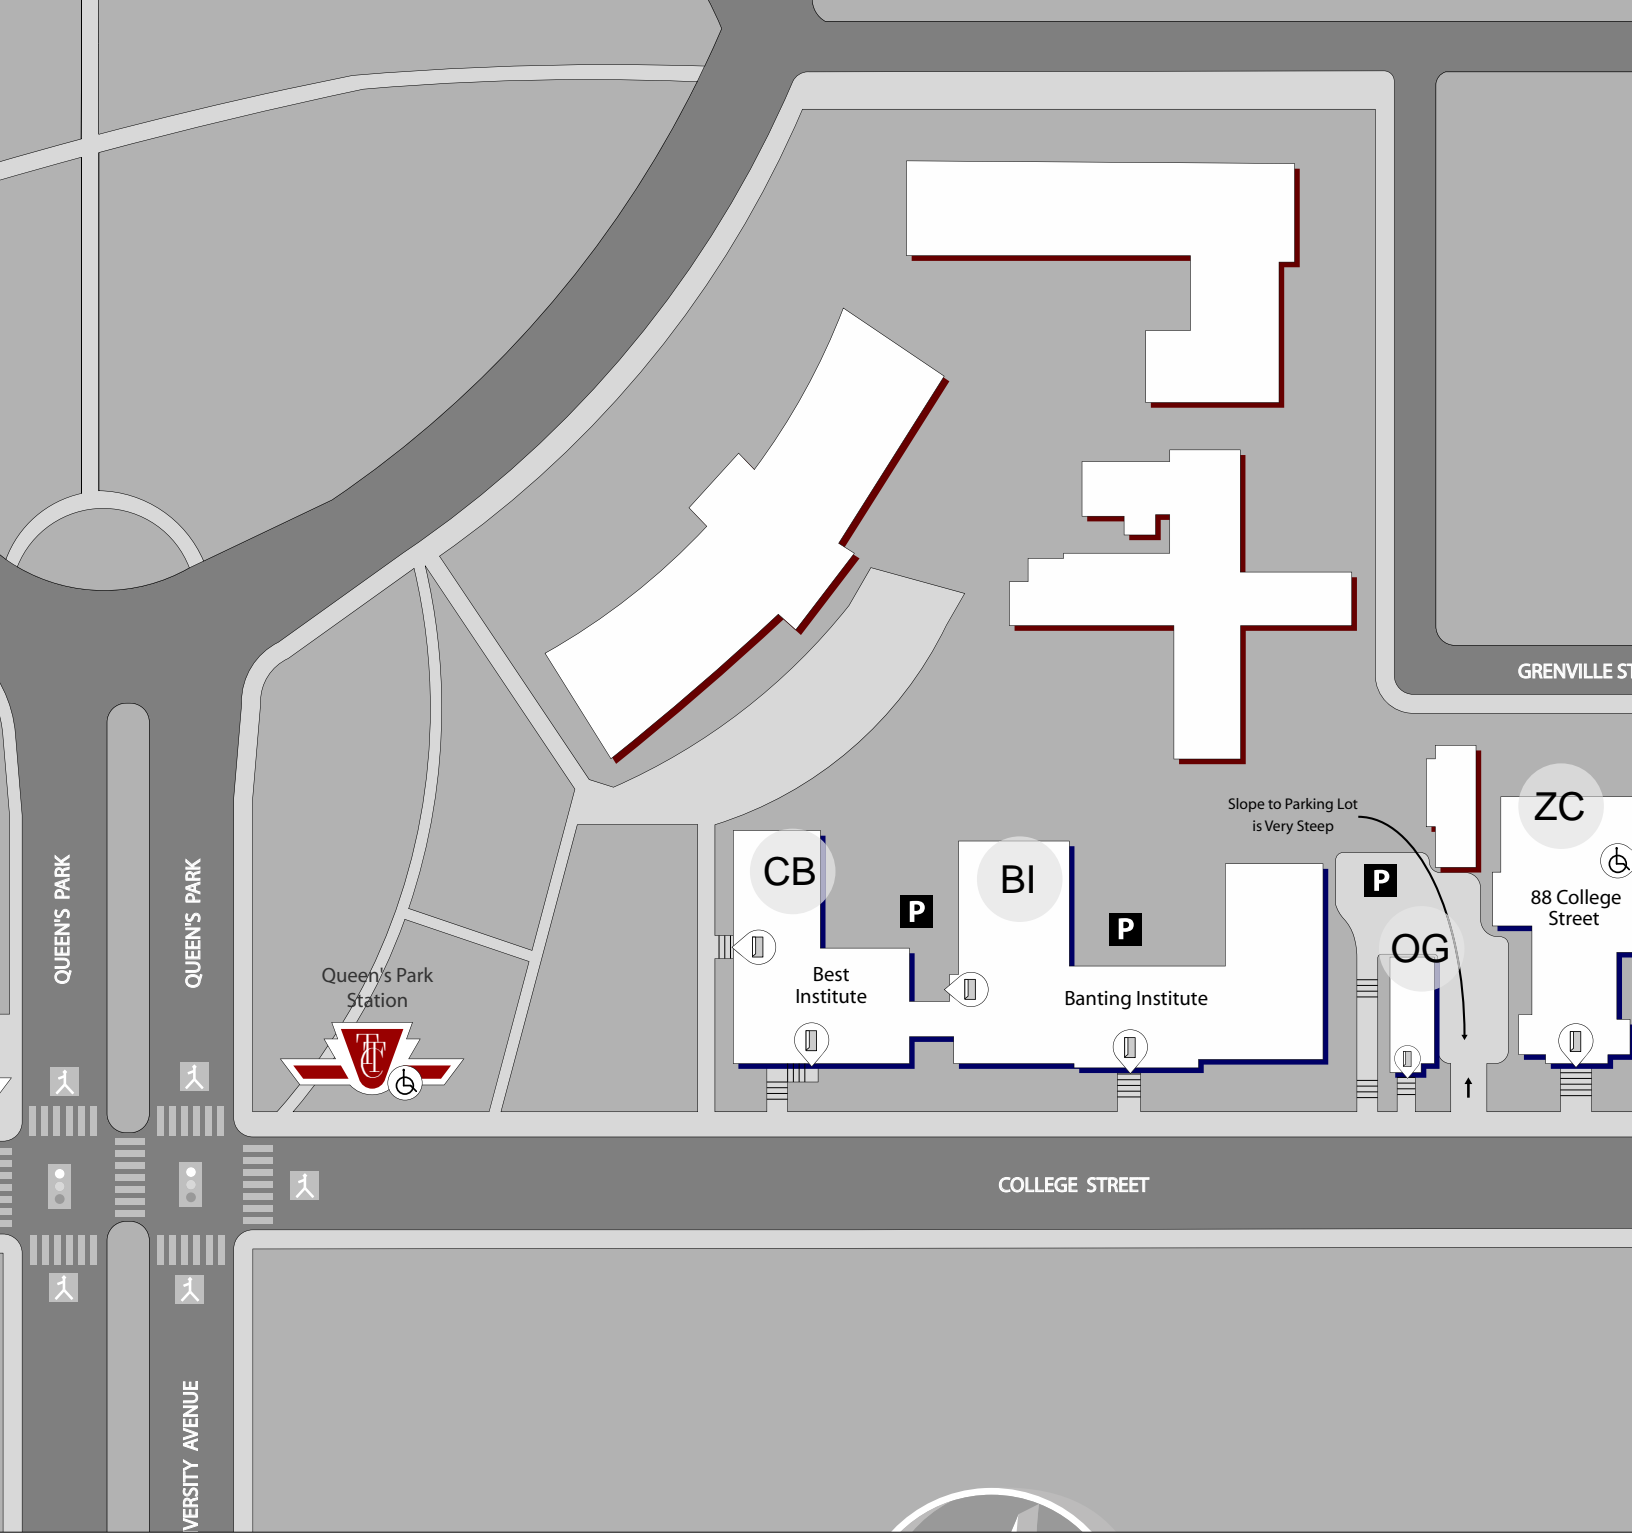

Best Institute  
112 College St

Building code: CB

Photo 1 - Building

Photo 2 - Main Entrance Stair on West Side

Number of Building entrances	2
Number of Entrances with Power Openers	0
Floors accessible via elevator	all
Floors with accessible washrooms	none

Main Entrance

Side of building with main entrance	West
Does this entrance have a power door opener?	No
Is this entrance visible from the street?	Yes
Type of Pathway leading to entrance	Stair

Secondary Entrance

Side of building with secondary entrance	South
Does this entrance have a power door opener?	No
Is this entrance visible from the street?	Yes
Type of Pathway leading to entrance	Stair

The Best Institute has entrances on the south and west sides, and through the Banting Institute to the east. There are no wheelchair accessible entrances.

Entrance

Entrance with Auto Door Opener

Sidewalk

Ramp: arrow indicates up

Stair

Rest Area

Vehicle Traffic Lights

Stop Signs