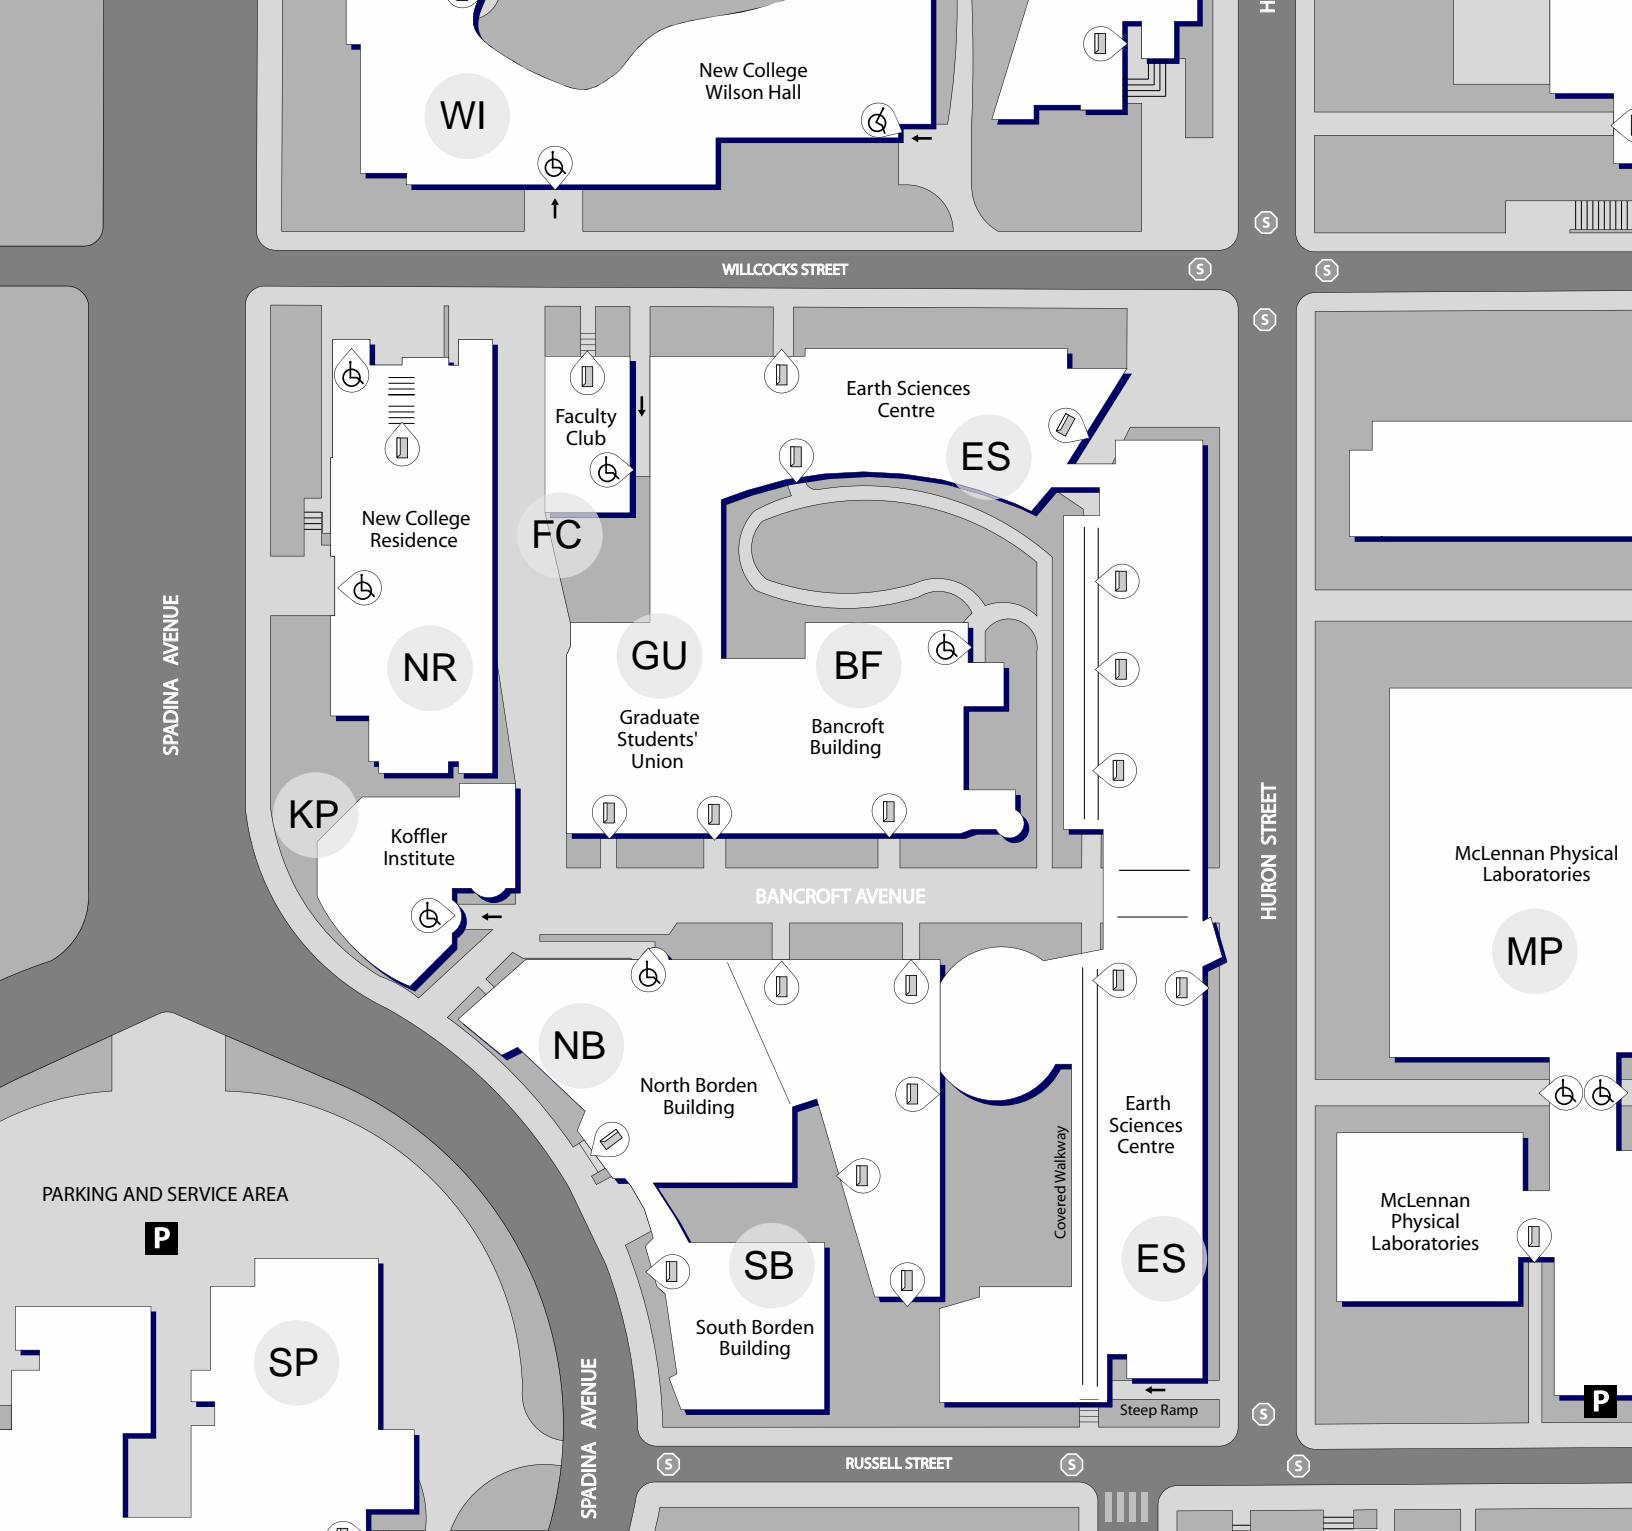

Bancroft Building
4 Bancroft Avenue

Building code: BF

Photo 1 - Building

Photo 2 - One of Several South Side Entrances

Number of Building entrances	4
Number of Entrances with Power Openers	1
Floors accessible via elevator	none
Floors with accessible washrooms	none

Main Entrance

Side of building with main entrance	South
Does this entrance have a power door opener?	No
Is this entrance visible from the street?	Yes
Type of Pathway leading to entrance	Path

Secondary Entrance

Side of building with secondary entrance	North
Does this entrance have a power door opener?	Yes
Is this entrance visible from the street?	No
Type of Pathway leading to entrance	Path

The accessible entrance is located in the inner courtyard, via the path from Bancroft Avenue.

- | | | | | | |
|--|--------------------------------|--|--------------------------------|--|------------------|
| | Entrance | | Vehicle Traffic Lights | | Parking |
| | Entrance with Auto Door Opener | | Stop Signs | | Reserved Parking |
| | Sidewalk | | Pedestrian Crossing Lines | | |
| | Ramp: arrow indicates up | | Flashing Pedestrian Signal | | |
| | Stair | | Button for Pedestrian Crossing | | |
| | Rest Area | | Audio Crossing Signal | | North |